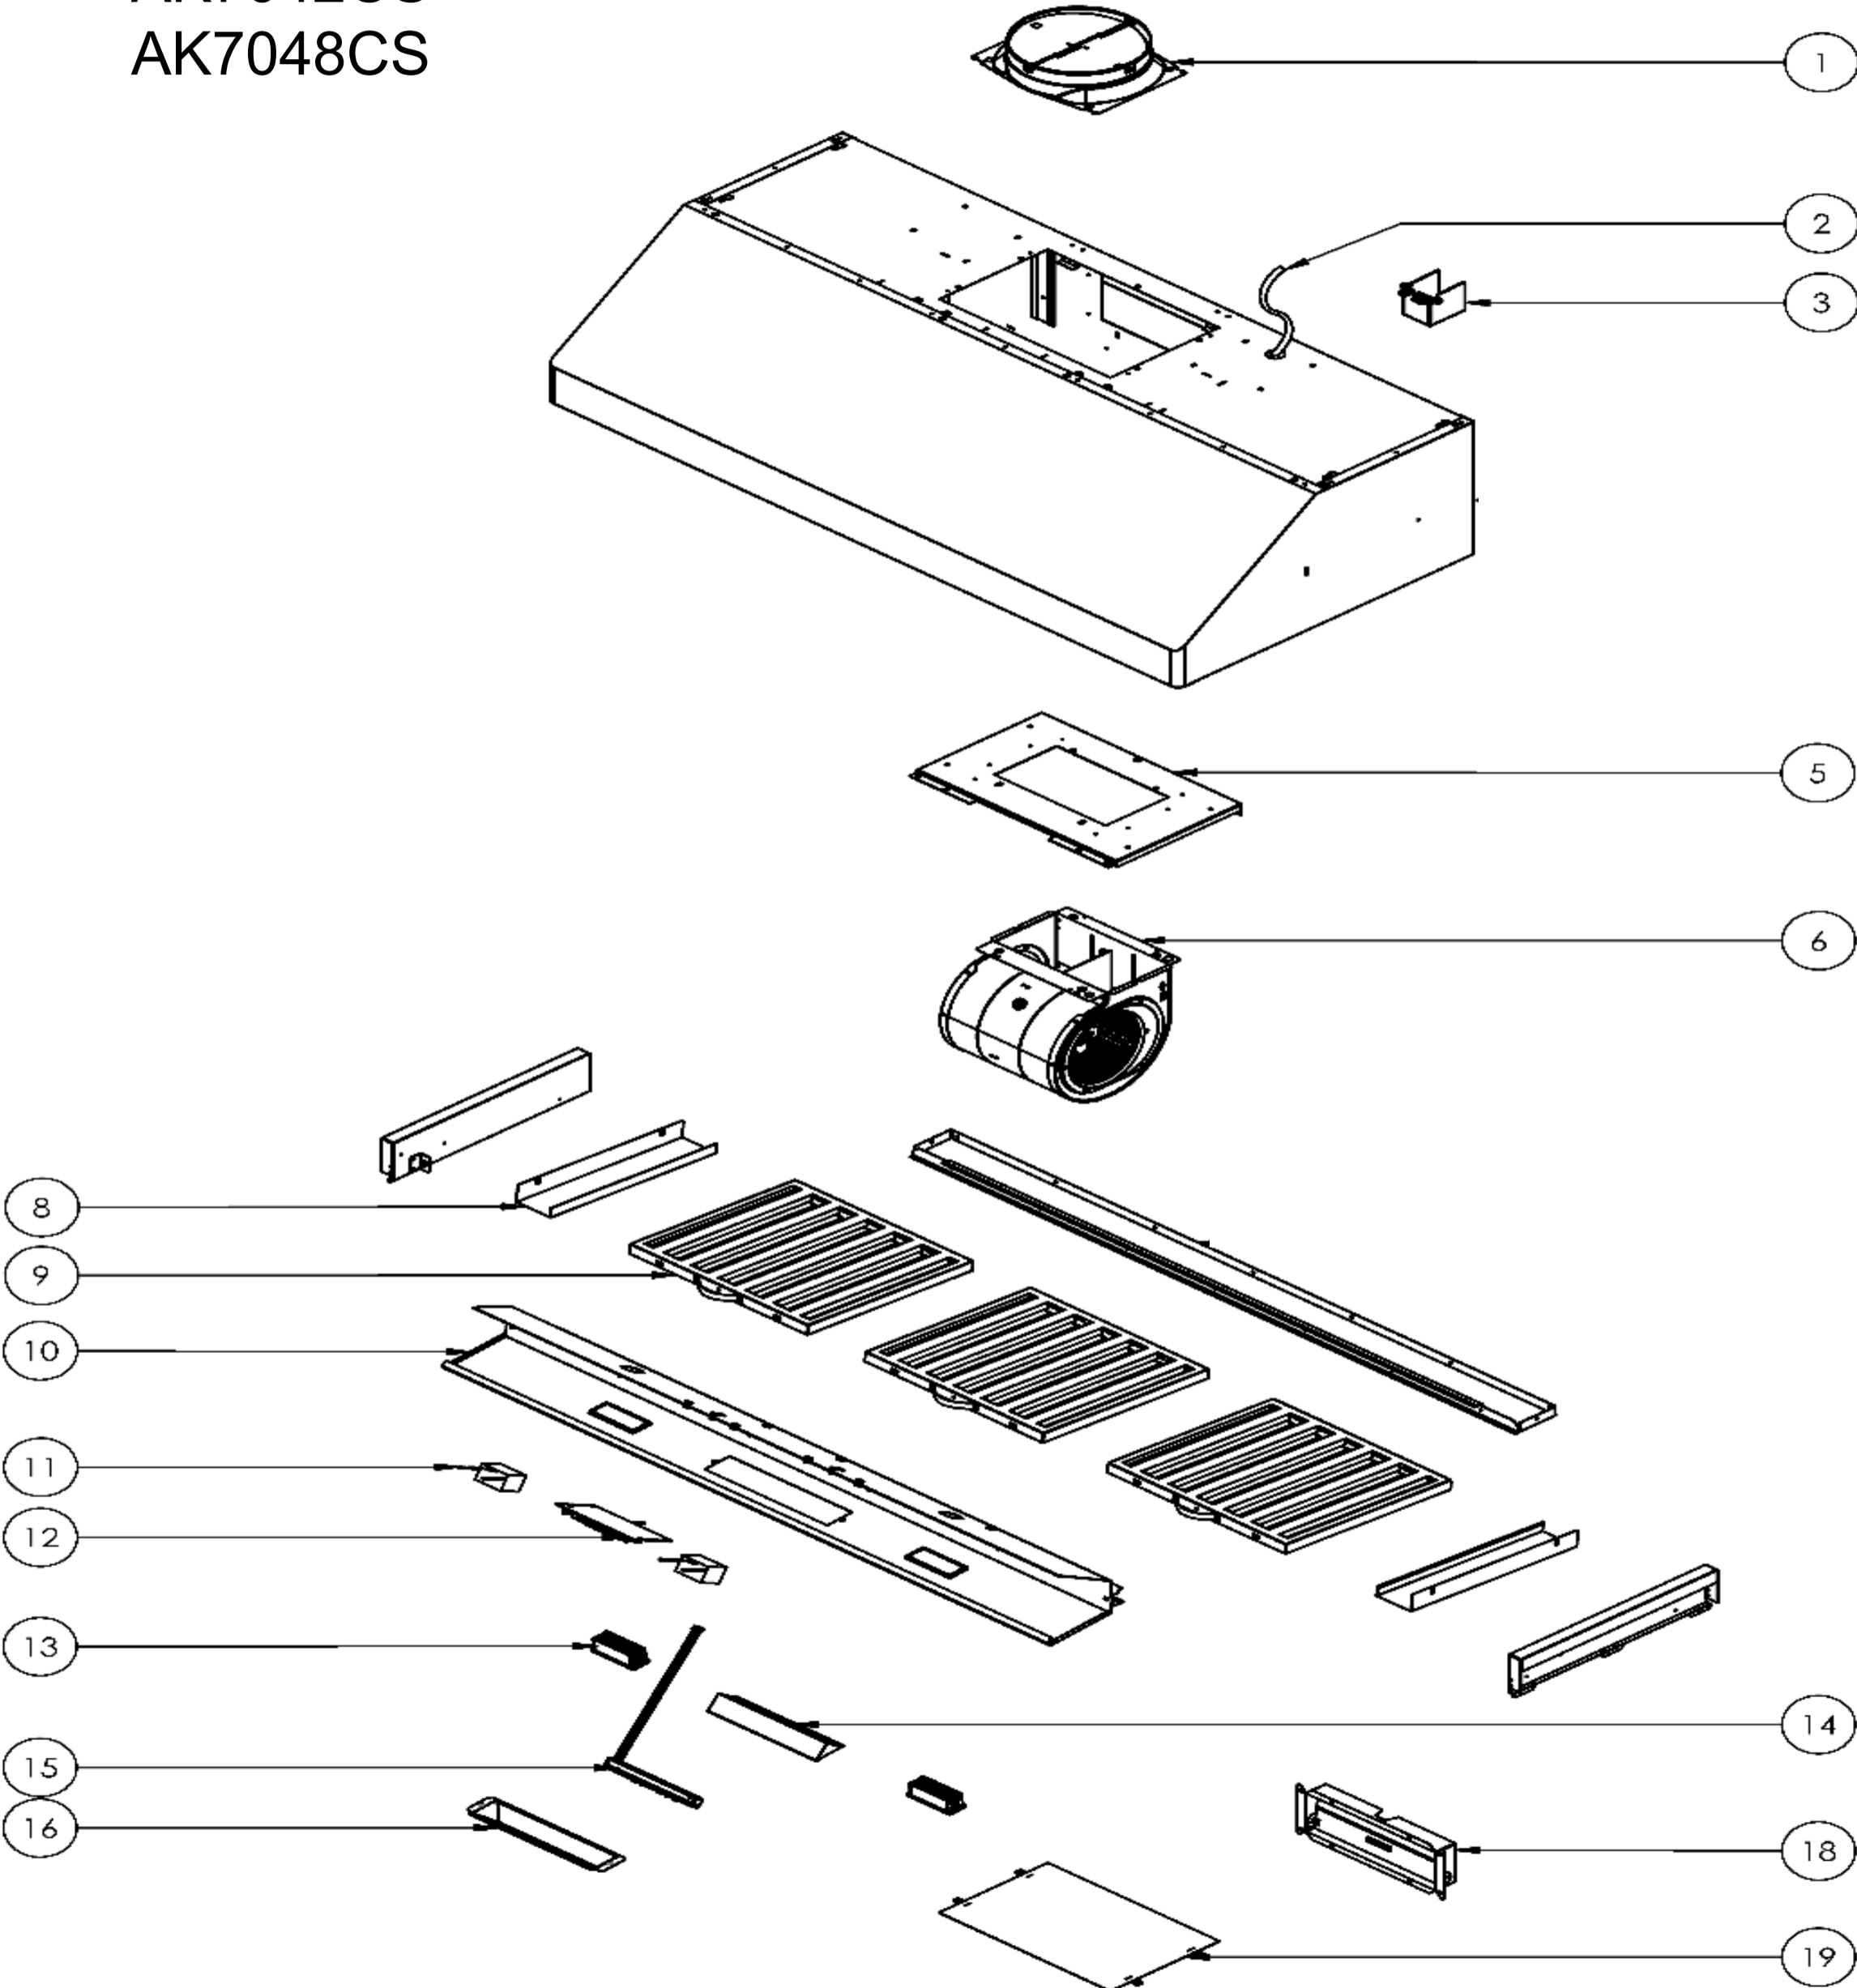

AK7000CS  
AK7036CS  
AK7042CS  
AK7048CS

**AK7000CS, AK7036CS, AK7042CS, AK7048CS**

<b>Ref #</b>	<b>Part #</b>	<b>Description</b>	<b>Qty.</b>
<b>1</b>	54050078	Collar, 8in Round w/Damper	1
<b>2</b>	11030140	Electrical Cord	1
<b>3</b>	54200011	Electrical Junction Box	1
<b>5</b>	54190041	Single Internal Blower Plate	1
<b>6</b>	12120070	Blower	1
<b>8</b>	50120175	Side Panel, AK7000CS	2
<b>8</b>	50120176	Side Panel, AK7036CS	2
<b>8</b>	50120177	Side Panel, AK7042CS	2
<b>8</b>	50120178	Side Panel, AK7048CS	2
<b>9</b>	50210039	Pro Baffle Filter (48" x 3)	2
<b>10</b>	50110290	Light Panel, AK7000CS	1
<b>10</b>	50110291	Light Panel, AK7036CS	1
<b>10</b>	50110292	Light Panel, AK7042CS	1
<b>10</b>	50110293	Light Panel, AK7048CS	1
<b>11</b>	12050028	Capacitor	1
<b>12</b>	11010121	Main Control Board, AK7000CS	1
<b>12</b>	11010122	Main Control Board, 36", 42", 48"	1
<b>13</b>	Z0B0048	LumiLight LED, 6W, DC	2
<b>14</b>	54140301	Switch Holding Bracket	1
<b>15</b>	11000145	Switch Assembly	1
<b>16</b>	52170055	Switch Cover Plate	1
<b>17</b>	05000150	Hardware Packet	1
<b>18</b>	54060011	Rectangular Collar w/Damper	1
<b>19</b>	52170069	Top Cover Plate	1