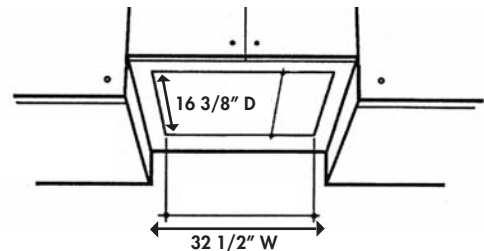

# XO! Spec Sheet

Insert

**2** YEAR  
PARTS & LABOR  
WARRANTY

**Model:** XO133S

**Sizes:** 33.75" **Depth:** 18 7/16"

## Features and Benefits:

- 600 CFM high velocity blower optimally removes Smoke, Grease and Odors
- 3 speed electronic illuminated controls
- Two 50W Halogen Lights - Provide brilliant illumination over the cooking surface
- Unit Dimensions: 33 3/4" W x 18 7/16" D x 11 1/2" T
- Cut Out Dims: 32 1/2" " W x 16 3/8" D
- Professional Baffle Filters - Trap airborne smoke and grease particles. They can be easily removed for dishwasher-safe cleaning
- Compact design makes installation a breeze
- Mounting Height from cooking surface 27"-32"
- Sound level 1.8 - 6.5 Sones

## Options:

- Optional recirculation kit available  
**Model XORFK04**

Cut out dimensions: Width 32 1/2" Depth: 16 3/8"

WIDTH	DEPTH	FLOW RATE
34"	19"	600