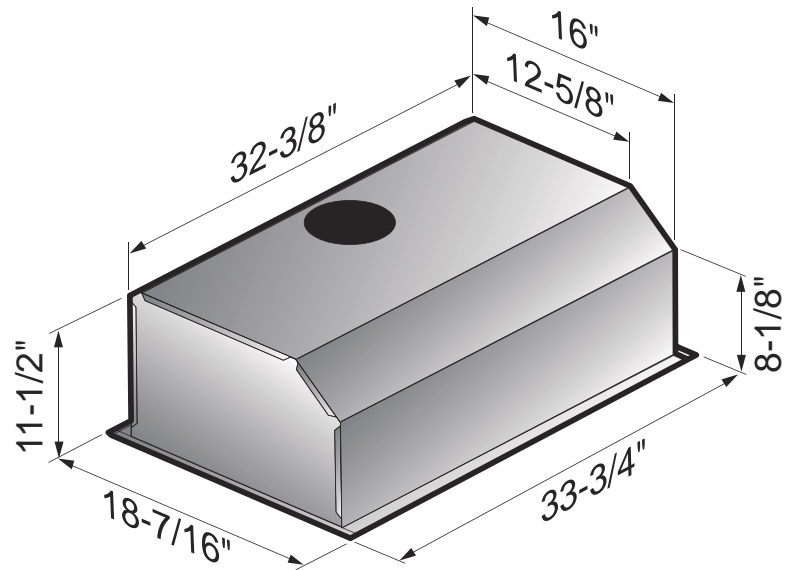

# XO! Spec Sheet

Insert

**2** YEAR  
PARTS & LABOR  
WARRANTY

**Model:** XO133S

**Sizes:** 33.75" **Depth:** 18 7/16"

## Features and Benefits:

- 600 CFM high velocity blower optimally removes Smoke, Grease and Odors
- 3 speed electronic illuminated controls
- Two 50W Halogen Lights - Provide brilliant illumination over the cooking surface
- Unit Dimensions: 33 3/4" W x 18 7/16" D x 11 1/2" T
- Cut Out Dims: 32 1/2" " W x 16 3/8" D
- Professional Baffle Filters - Trap airborne smoke and grease particles. They can be easily removed for dishwasher-safe cleaning
- Compact design makes installation a breeze
- Mounting Height from cooking surface 27"-32"
- Sound level 1.8 - 6.5 Sones

## Options:

- Optional recirculation kit available  
**Model XORFK04**

Cut out dimensions: Width 32 1/2" Depth: 16 3/8"

WIDTH	DEPTH	FLOW RATE
34"	19"	600