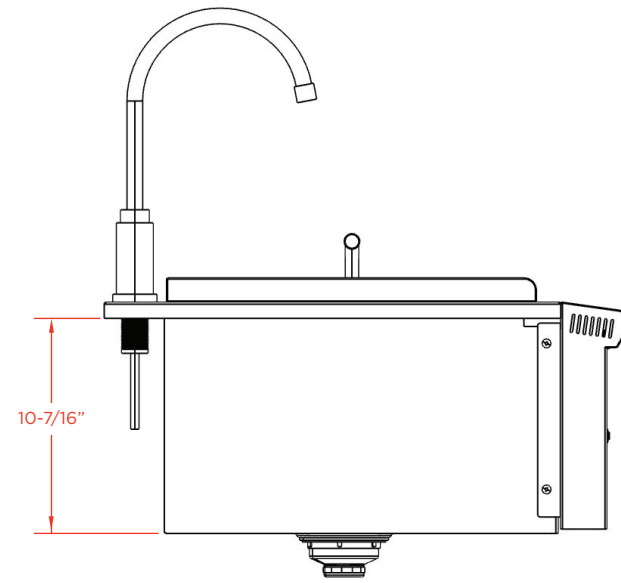

MODEL: **24**  
XOG24SINK INCH

PRO-GRADE LUXURY  
APRON SINK with LED Lighting

**Overall Dimensions**

Width	Height	Depth
24"	25-1/2"	25-9/16"

**Cut - Out Dimensions**

Width	Height	Depth
23"*	10-1/2"	22"*
(+ NOTCH)		

REAR

LEFT

FRONT

RIGHT

TOP

BOTTOM

CUT-OUT

OPEN BOTTOM  
10-1/2" CLEAR MINIMUM