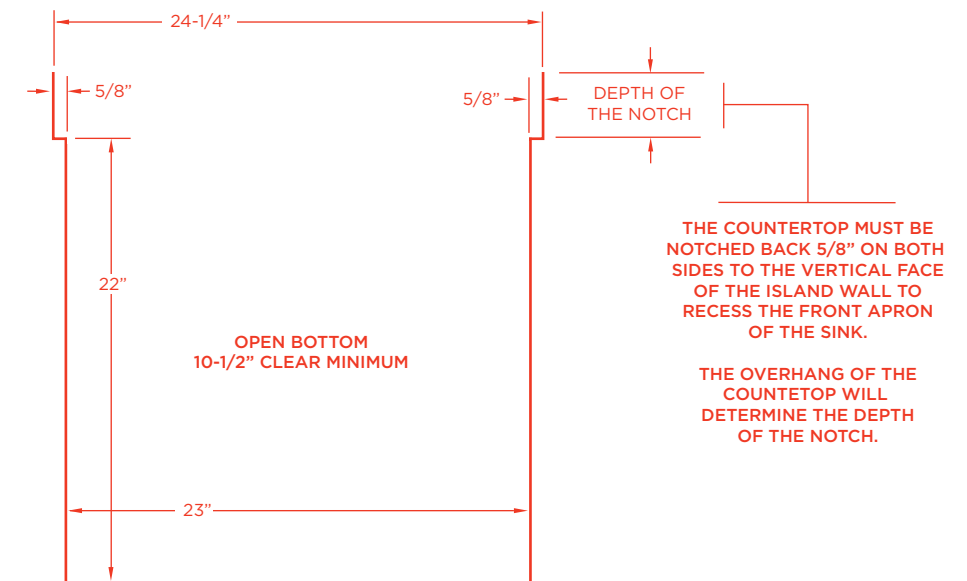

MODEL: **24**  
XOG24SINK INCH

PRO-GRADE LUXURY  
APRON SINK with LED Lighting

**Overall Dimensions**

Width	Height	Depth
24"	25-1/2"	25-9/16"

**Cut - Out Dimensions**

Width	Height	Depth
23"*	10-1/2"	22"*
(+ NOTCH)		

REAR

LEFT

FRONT

RIGHT

TOP

BOTTOM

CUT-OUT

OPEN BOTTOM  
10-1/2" CLEAR MINIMUM