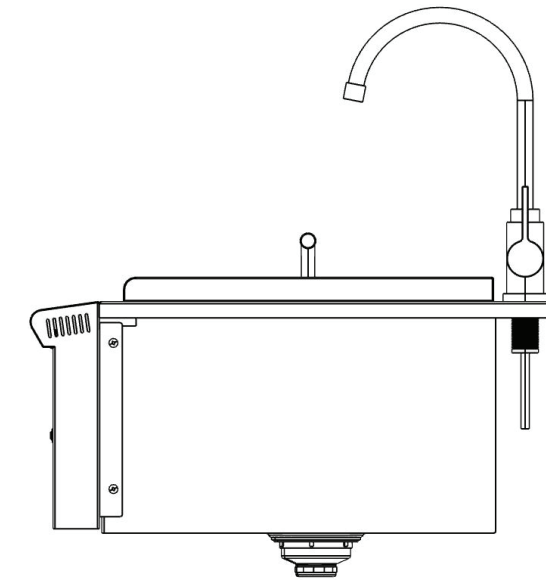

MODEL: **24**  
XOG24SINK INCH

PRO-GRADE LUXURY  
APRON SINK with LED Lighting

**Overall Dimensions**

Width	Height	Depth
24"	25-1/2"	25-9/16"

**Cut - Out Dimensions**

Width	Height	Depth
23"*	10-1/2"	22"*
(+ NOTCH)		

REAR

LEFT

FRONT

RIGHT

TOP

BOTTOM

CUT-OUT

OPEN BOTTOM  
10-1/2" CLEAR MINIMUM