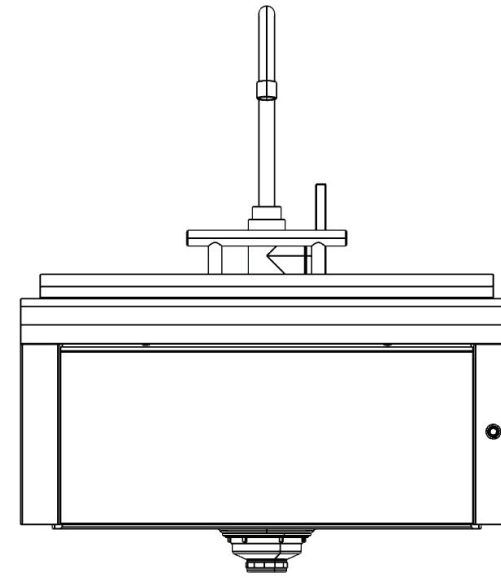

MODEL: **24**  
XOG24SINK INCH

PRO-GRADE LUXURY  
APRON SINK with LED Lighting

**Overall Dimensions**

Width	Height	Depth
24"	25-1/2"	25-9/16"

**Cut - Out Dimensions**

Width	Height	Depth
23"*	10-1/2"	22"*
(+ NOTCH)		

REAR

LEFT

FRONT

RIGHT

TOP

BOTTOM

CUT-OUT

OPEN BOTTOM  
10-1/2" CLEAR MINIMUM