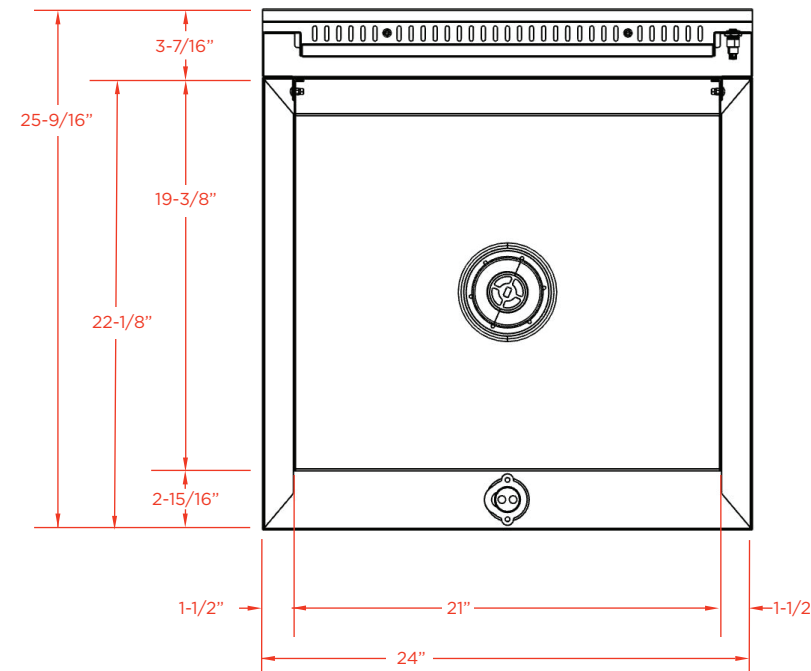

MODEL: **24**  
XOG24SINK INCH

PRO-GRADE LUXURY  
APRON SINK with LED Lighting

**Overall Dimensions**

Width	Height	Depth
24"	25-1/2"	25-9/16"

**Cut - Out Dimensions**

Width	Height	Depth
23"*	10-1/2"	22"*
(+ NOTCH)		

REAR

LEFT

FRONT

RIGHT

TOP

BOTTOM

CUT-OUT

OPEN BOTTOM  
10-1/2" CLEAR MINIMUM