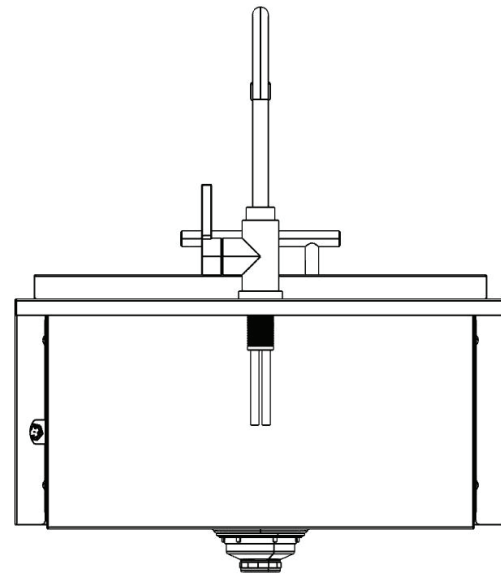

MODEL: **24**  
XOG24SINK INCH

PRO-GRADE LUXURY  
APRON SINK with LED Lighting

**Overall Dimensions**

Width	Height	Depth
24"	25-1/2"	25-9/16"

**Cut - Out Dimensions**

Width	Height	Depth
23"*	10-1/2"	22"*
(+ NOTCH)		

REAR

LEFT

FRONT

RIGHT

TOP

BOTTOM

CUT-OUT

OPEN BOTTOM  
10-1/2" CLEAR MINIMUM