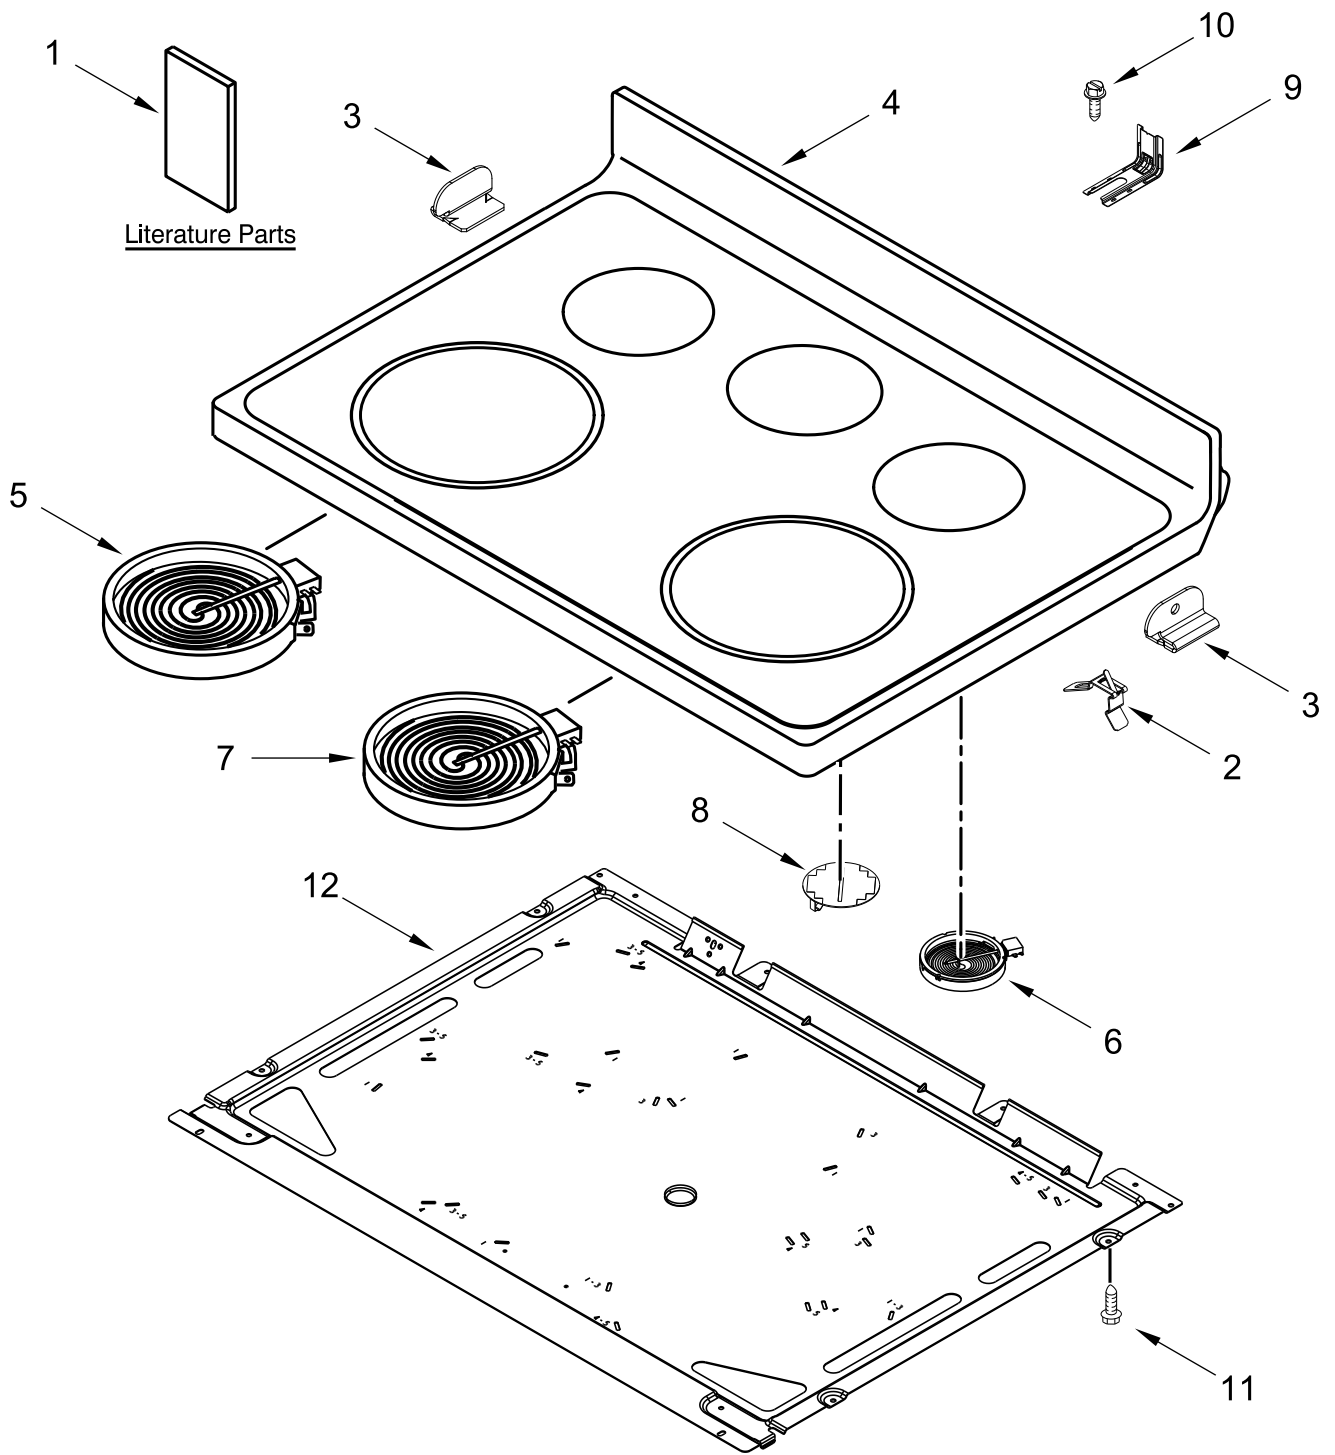

30" FREESTANDING ELECTRIC RANGE

MODELS:

WFE505W0JS0 (Stainless)

COOKTOP PARTS

COOKTOP PARTS

<u>Illus. No.</u>	<u>Part No.</u>	<u>Description</u>	<u>Illus. No.</u>	<u>Part No.</u>	<u>Description</u>	<u>Illus. No.</u>	<u>Part No.</u>	<u>Description</u>
1		Literature Parts	5	W10275048	Element (3000/1400W)	11	3196169	Screw
	W11333124	Guide, Use and Care			(Left Front)	12	W10691223	Pan, Radiant Element
	W11333088	Instructions, Installation	6	W10248261	Element (1200W)			FOLLOWING PARTS NOT ILLUSTRATED
	W11357669	Diagram, Wiring			(Left Rear and Right Rear)	W11134842		Harness, Main
	W11351201	Sheet, Tech	7	8273992	Element (2500W)	W11134603		Harness, Cooktop (Left)
2	W10225448	Spring, Element			(Right Front)			
3	W10607641	Bracket, Cooktop (Left)	8	W10799048	Element, Warm Zone	W11134551		Harness, Cooktop (Right)
	W10607642	Bracket, Cooktop (Right)			(Center)	W11134592		Harness, Warm Zone
4		Cooktop	9	W10306542	Bracket, Anti-Tip			
	W11034825	Black	10	7101P485-60	Screw, Anti-Tip Kit			

CONTROL PANEL PARTS

CONTROL PANEL PARTS

<u>Illus.</u> <u>No.</u>	<u>Part No.</u>	<u>Description</u>	<u>Illus.</u> <u>No.</u>	<u>Part No.</u>	<u>Description</u>	<u>Illus.</u> <u>No.</u>	<u>Part No.</u>	<u>Description</u>
1		Endcap	4	W10434452	Switch, Infinite (Dual)	7		Knob
	W11130372	Black (Left)			(Left Front)		W11022718	Black
	W11130379	Black (Right)		3148951	Switch, Infinite	8	W10134247	Shield, Heat
2	W10695491	Bracket, Control			(Left Rear and Right Rear)	9	3400882	Screw
3		Console, Assembly		3148954	Switch, Infinite (Orange)	10	8272473	Cover, Upper Rear
	W11027373	Stainless			(Right Front)	11	W10525121	Bracket, Console Mounting
			5	3196178	Screw			
			6		Control, Electronic (LCX)			
				W11204517	Black			