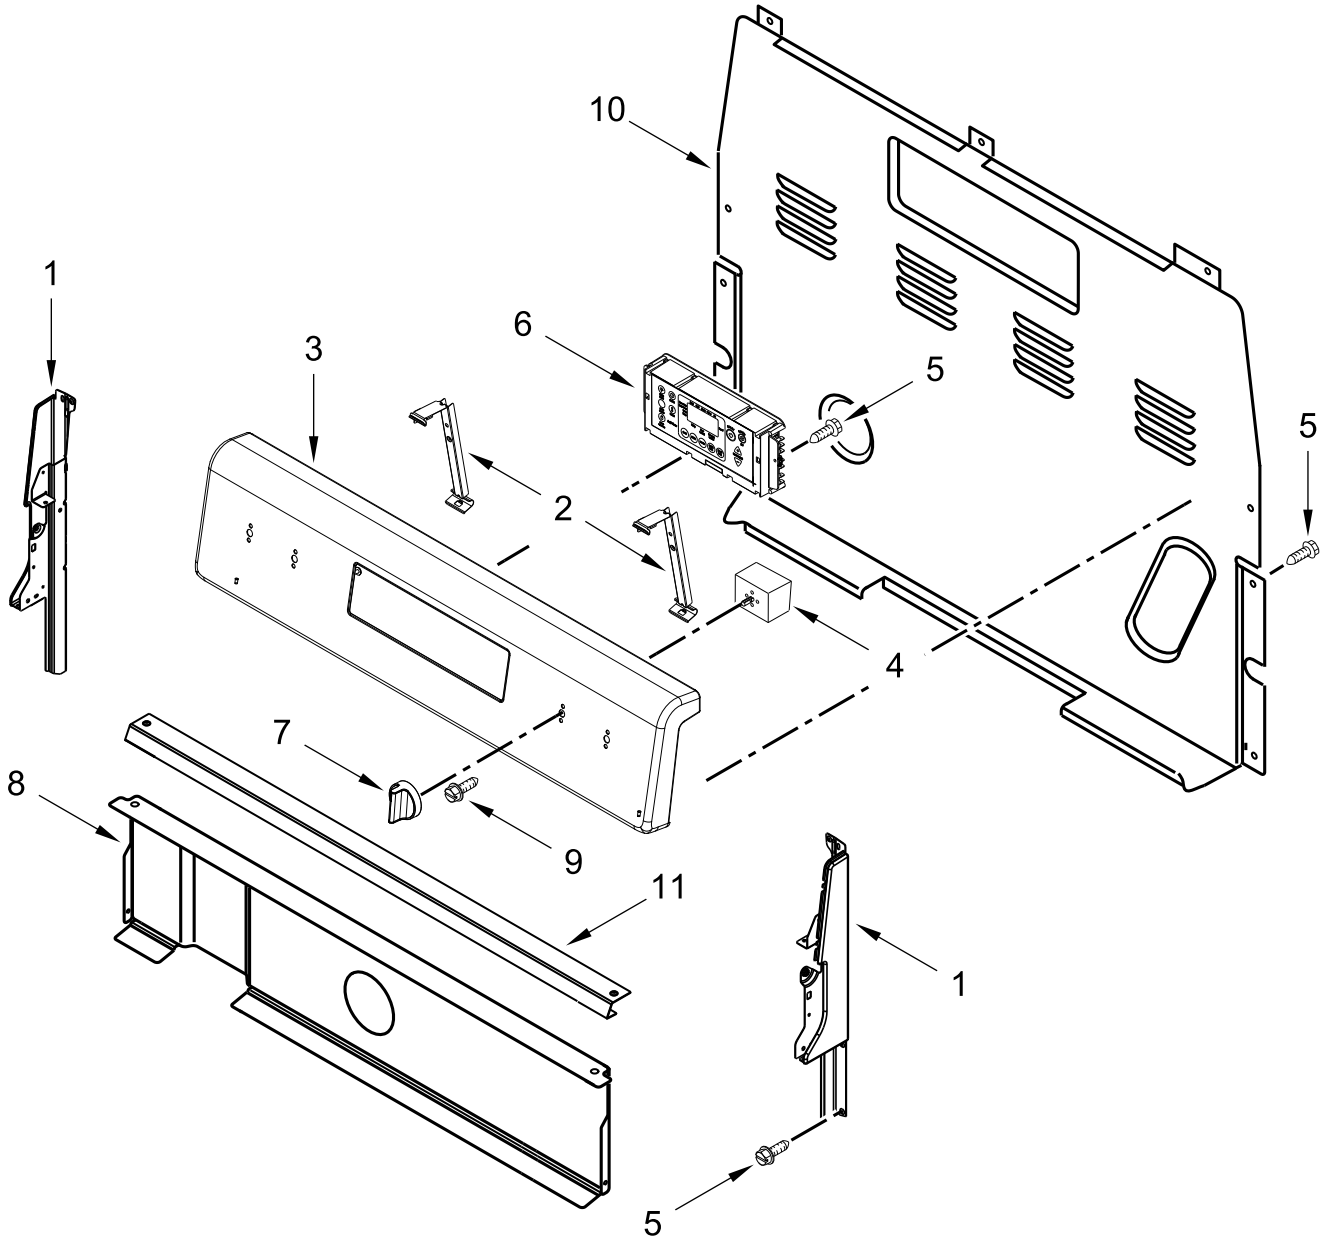

30" FREESTANDING ELECTRIC RANGE

MODELS:

WFE505W0JS0 (Stainless)

COOKTOP PARTS

COOKTOP PARTS

<u>Illus. No.</u>	<u>Part No.</u>	<u>Description</u>	<u>Illus. No.</u>	<u>Part No.</u>	<u>Description</u>	<u>Illus. No.</u>	<u>Part No.</u>	<u>Description</u>
1		Literature Parts	5	W10275048	Element (3000/1400W)	11	3196169	Screw
	W11333124	Guide, Use and Care			(Left Front)	12	W10691223	Pan, Radiant Element
	W11333088	Instructions, Installation	6	W10248261	Element (1200W)			FOLLOWING PARTS NOT ILLUSTRATED
	W11357669	Diagram, Wiring			(Left Rear and Right Rear)	W11134842		Harness, Main
	W11351201	Sheet, Tech	7	8273992	Element (2500W)	W11134603		Harness, Cooktop (Left)
2	W10225448	Spring, Element			(Right Front)			
3	W10607641	Bracket, Cooktop (Left)	8	W10799048	Element, Warm Zone	W11134551		Harness, Cooktop (Right)
	W10607642	Bracket, Cooktop (Right)			(Center)	W11134592		Harness, Warm Zone
4		Cooktop	9	W10306542	Bracket, Anti-Tip			
	W11034825	Black	10	7101P485-60	Screw, Anti-Tip Kit			

CONTROL PANEL PARTS

CONTROL PANEL PARTS

<u>Illus.</u> <u>No.</u>	<u>Part No.</u>	<u>Description</u>	<u>Illus.</u> <u>No.</u>	<u>Part No.</u>	<u>Description</u>	<u>Illus.</u> <u>No.</u>	<u>Part No.</u>	<u>Description</u>
1		Endcap	4	W10434452	Switch, Infinite (Dual)	7		Knob
	W11130372	Black (Left)			(Left Front)		W11022718	Black
	W11130379	Black (Right)		3148951	Switch, Infinite	8	W10134247	Shield, Heat
2	W10695491	Bracket, Control			(Left Rear and Right Rear)	9	3400882	Screw
3		Console, Assembly		3148954	Switch, Infinite (Orange)	10	8272473	Cover, Upper Rear
	W11027373	Stainless			(Right Front)	11	W10525121	Bracket, Console Mounting
			5	3196178	Screw			
			6		Control, Electronic (LCX)			
				W11204517	Black			