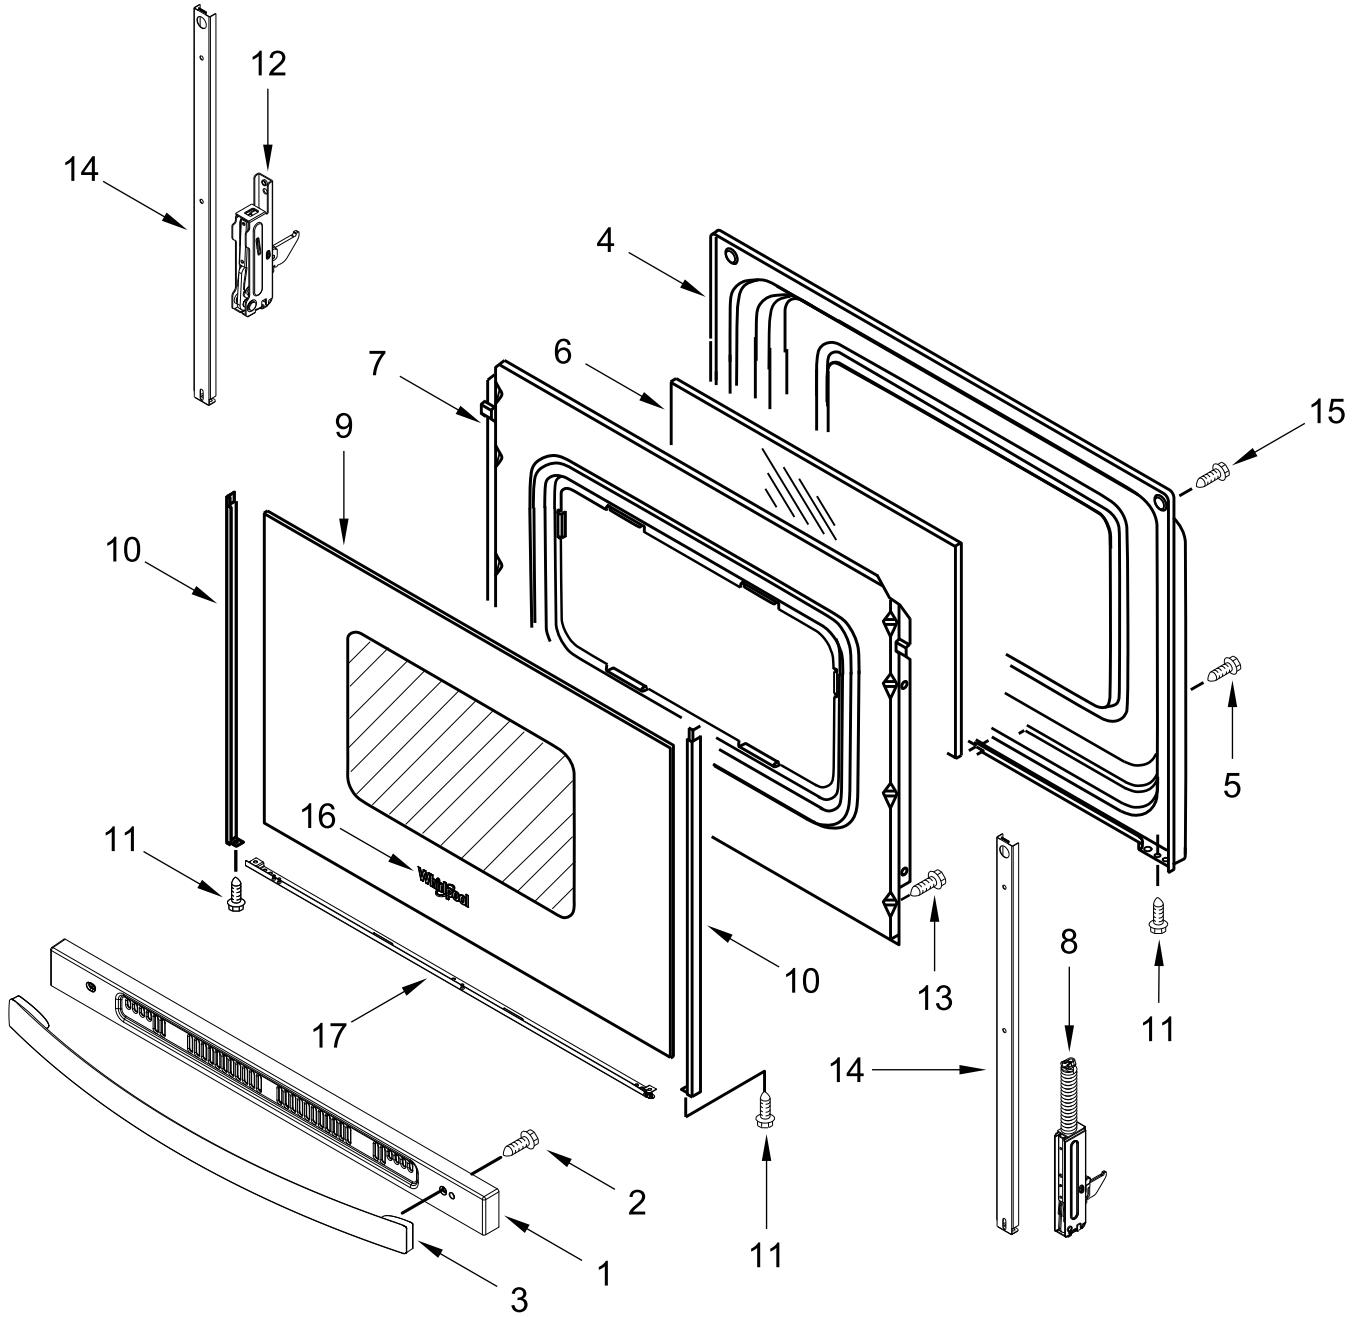

DOOR PARTS

DOOR PARTS

<u>Illus.</u> <u>No.</u>	<u>Part No.</u>	<u>Description</u>	<u>Illus.</u> <u>No.</u>	<u>Part No.</u>	<u>Description</u>	<u>Illus.</u> <u>No.</u>	<u>Part No.</u>	<u>Description</u>
1		Trim, Vent	8	W10299225	Hinge, Active	14	W10544179	Strap, Door
	W11047800	Stainless	9		Glass Assembly, Outer Door	15	W10200660	Screw
2	W10480830	Screw		W10884159	Black	16	W10884775	Nameplate
3		Handle, Door (Includes Standoff)	10		Trim, Side	17		Trim, Lower Door
	W11039070	Stainless		W10746436	Black (Left)		8523177	Black
4	9761344	Liner, Door		W10746435	Black (Right)			
5	W10031790	Screw	11	W10327235	Screw			
6	W10620754	Glass, Inner	12	W10299227	Hinge, Door (Passive)			
7	9761505	Retainer, Insulation	13	W10031780	Screw