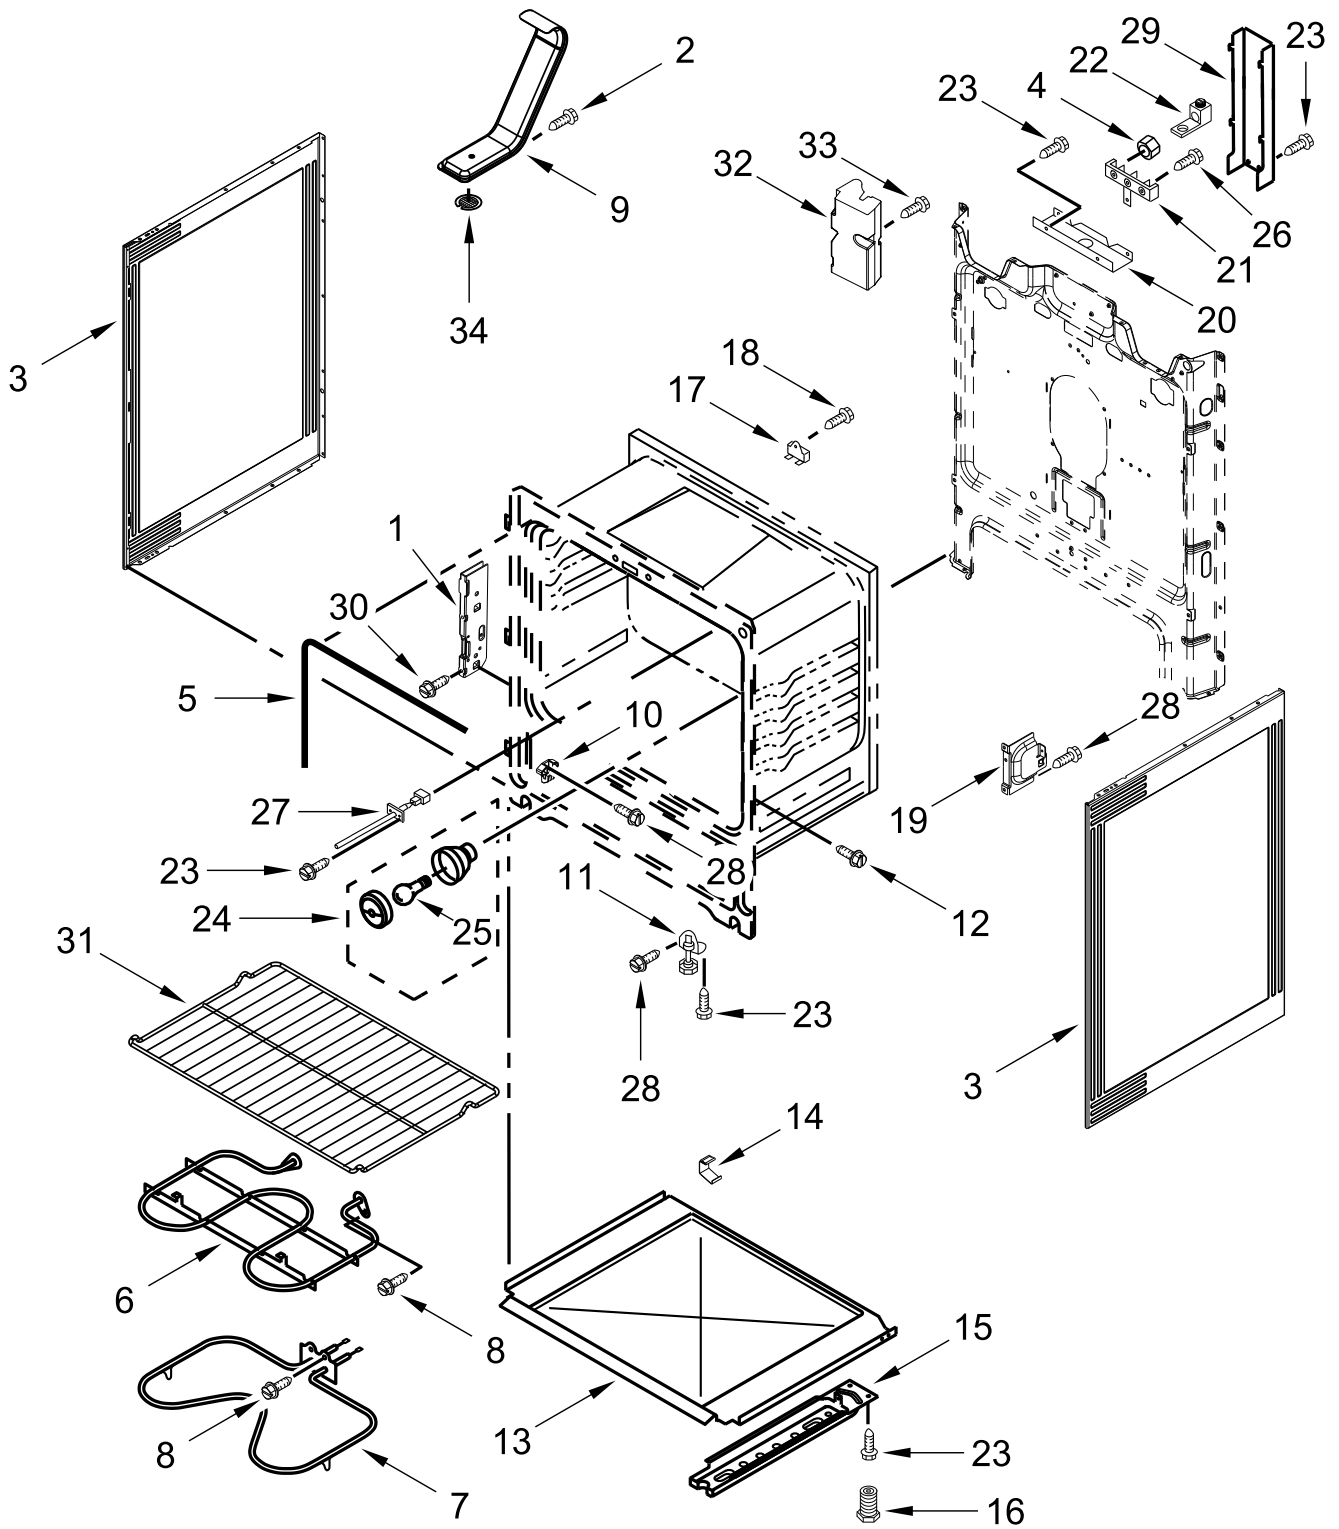

CHASSIS PARTS

CHASSIS PARTS

<u>Illus. No.</u>	<u>Part No.</u>	<u>Description</u>	<u>Illus. No.</u>	<u>Part No.</u>	<u>Description</u>	<u>Illus. No.</u>	<u>Part No.</u>	<u>Description</u>
1	W10289077	Receiver, Hinge	15	W10390008	Assembly, Base Rail (Left)	26	3400016	Screw
2	3196154	Screw				27	W10181986	Sensor, Oven
3		Panel, Side		W10390007	Assembly, Base Rail (Right)	28	3196169	Screw
	W10162245	Black				29	W10326122	Cover, Terminal Block
4	3400029	Nut	16	W10058460	Foot, Leveling	30	W10031780	Screw
5	W10129032	Seal, Door	17	3196548	Fuse, Thermal	31	W10268578	Rack, Oven
6	9757340	Element, Broil	18	3196172	Screw	32	W10910404	Counterweight
7	W11111743	Element, Bake	19	W10404688	Clip, Oven Support	33	W11034869	Screw
8	3196174	Screw	20	3186034	Bracket, Service	34	9761301	Screen, Vent
9	W10134285	Tube, Vent	21	W10245259	Block, Terminal			FOLLOWING PARTS NOT ILLUSTRATED
10	W10674705	Glide, Drawer Front	22	W10281322	Kit, Bare Wire Adapter Block		8273263	Insulation, Wrap
11	W10341186	Assembly, Front Foot	23	3196178	Screw		8272611	Insulation, Back
12	W10067840	Screw	24	W11175594	Assembly, Light		W10333344	Insulation, Flue
13	8054068	Retainer, Insulation	25	W10571723	Bulb, Halogen 40 Watts			
14	W10137382	Clip, Panel