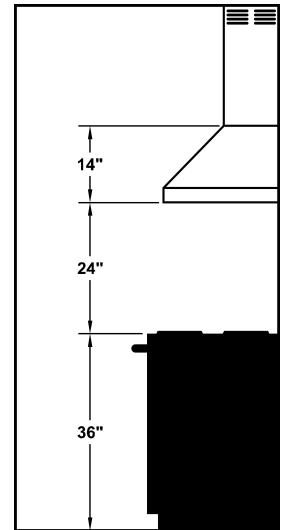

WIDTH:	48"
DEPTH:	21"
HEIGHT:	14"
CFM:	n/a
SONES:	n/a
AMPS:	3.5
# LIGHTS:	3

CONNECTION DIAGRAM

(Top View)

(Front View)

REC. MOUNTING HEIGHT*

* Exceeding recommended mounting height may compromise performance.

ELECTRICAL/MECHANICAL SPECIFICATIONS FOR BLOWER UNIT

MODEL	VOLTS	AMPS+	HZ	RPM	CFM SP@0.0"	EQUIV CFM\$	CFM SP@0.1"	CFM SP@0.2"	CFM SP@0.3"	MIN. ROUND DUCT SIZE	SONES#
K250 (ARS)	115	3.5	60	1550	n/a	n/a	n/a	n/a	n/a	n/a	n/a