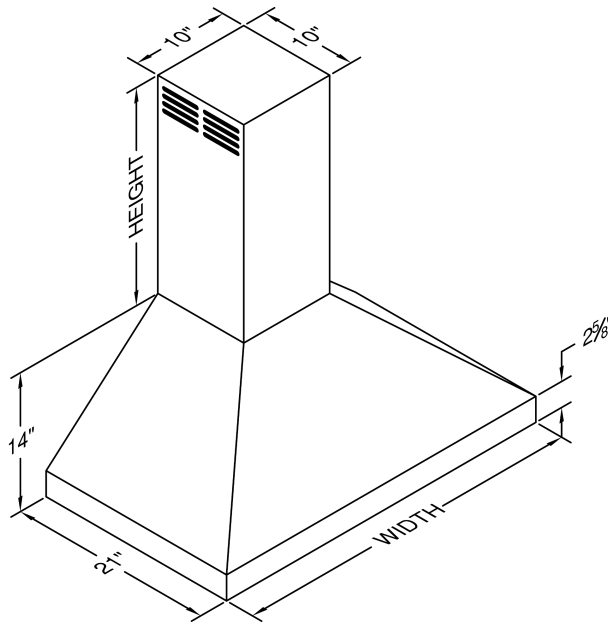

Model Number: PDAH14-K48

Special Notes: Halogen lights. This model is not available with heat lamps. Shown with ARS duct cover (sold separately). ARS duct covers are available in 8' & 9' ceiling sizes.

WIDTH:	48"
DEPTH:	21"
HEIGHT:	14"
CFM:	n/a
SONES:	n/a
AMPS:	3.5
# LIGHTS:	3

CONNECTION DIAGRAM

(Top View)

(Front View)

REC. MOUNTING HEIGHT*

* Exceeding recommended mounting height may compromise performance.

ELECTRICAL/MECHANICAL SPECIFICATIONS FOR BLOWER UNIT

MODEL	VOLTS	AMPS+	HZ	RPM	CFM SP@0.0"	EQUIV CFM\$	CFM SP@0.1"	CFM SP@0.2"	CFM SP@0.3"	MIN. ROUND DUCT SIZE	SONES#
K250 (ARS)	115	3.5	60	1550	n/a	n/a	n/a	n/a	n/a	n/a	n/a