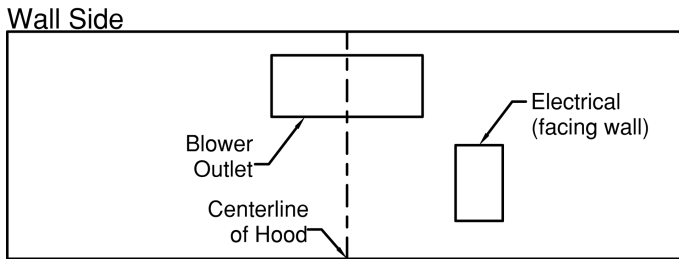

CONNECTION DIAGRAM