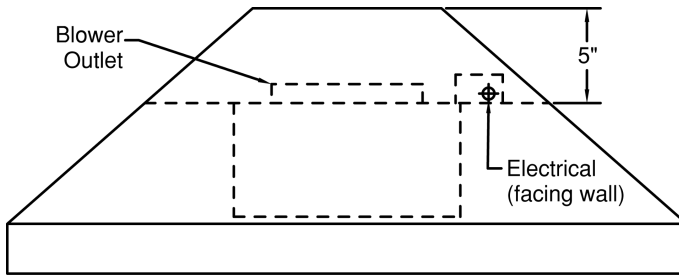

WIDTH:	48"
DEPTH:	21"
HEIGHT:	14"
CFM:	n/a
SONES:	n/a
AMPS:	3.5
# LIGHTS:	3

CONNECTION DIAGRAM

(Top View)

(Front View)

REC. MOUNTING HEIGHT*

* Exceeding recommended mounting height may compromise performance.