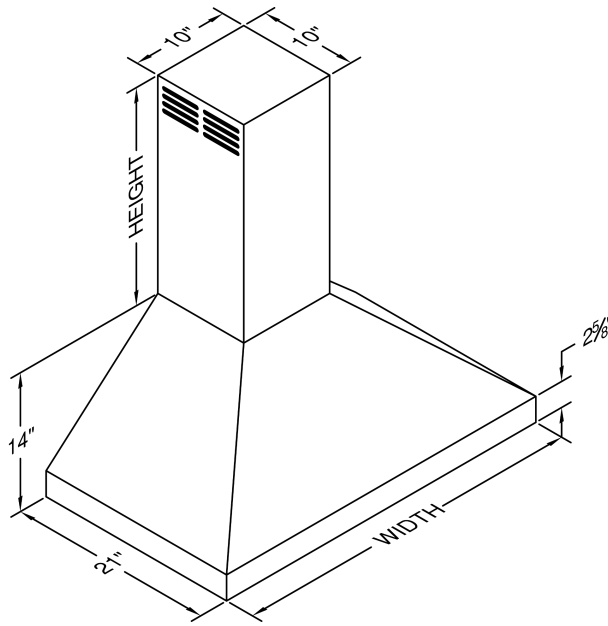

Model Number: PDAH14-K42

Special Notes: Halogen lights. This model is not available with heat lamps. Shown with ARS duct cover (sold separately). ARS duct covers are available in 8' & 9' ceiling sizes.

WIDTH:	42"
DEPTH:	21"
HEIGHT:	14"
CFM:	n/a
SONES:	n/a
AMPS:	3.5
# LIGHTS:	3

CONNECTION DIAGRAM

(Top View)

(Front View)

REC. MOUNTING HEIGHT*

* Exceeding recommended mounting height may compromise performance.

ELECTRICAL/MECHANICAL SPECIFICATIONS FOR BLOWER UNIT

MODEL	VOLTS	AMPS+	HZ	RPM	CFM SP@0.0"	EQUIV CFM\$	CFM SP@0.1"	CFM SP@0.2"	CFM SP@0.3"	MIN. ROUND DUCT SIZE	SONES#
K250 (ARS)	115	3.5	60	1550	n/a	n/a	n/a	n/a	n/a	n/a	n/a