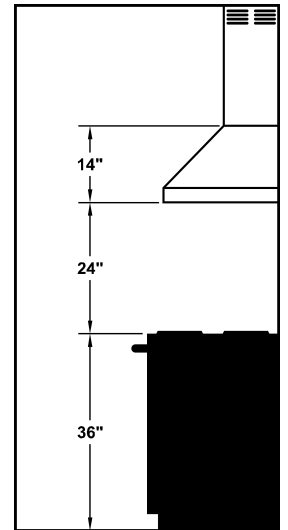

WIDTH:	42"
DEPTH:	21"
HEIGHT:	14"
CFM:	n/a
SONES:	n/a
AMPS:	3.5
# LIGHTS:	3

CONNECTION DIAGRAM

(Top View)

(Front View)

REC. MOUNTING HEIGHT*

* Exceeding recommended mounting height may compromise performance.

ELECTRICAL/MECHANICAL SPECIFICATIONS FOR BLOWER UNIT

MODEL	VOLTS	AMPS+	HZ	RPM	CFM SP@0.0"	EQUIV CFM\$	CFM SP@0.1"	CFM SP@0.2"	CFM SP@0.3"	MIN. ROUND DUCT SIZE	SONES#
K250 (ARS)	115	3.5	60	1550	n/a	n/a	n/a	n/a	n/a	n/a	n/a