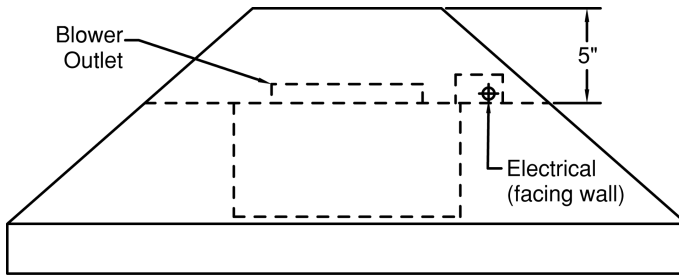

WIDTH:	42"
DEPTH:	21"
HEIGHT:	14"
CFM:	n/a
SONES:	n/a
AMPS:	3.5
# LIGHTS:	3

CONNECTION DIAGRAM

(Top View)

(Front View)

REC. MOUNTING HEIGHT*

* Exceeding recommended mounting height may compromise performance.