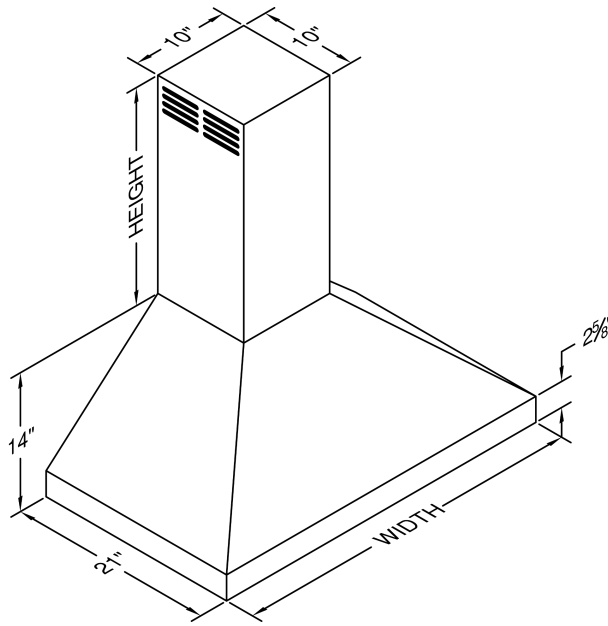

Model Number: PDAH14-K30

Special Notes: Halogen lights. This model is not available with heat lamps. Shown with ARS duct cover (sold separately). ARS duct covers are available in 8' & 9' ceiling sizes.

WIDTH:	30"
DEPTH:	21"
HEIGHT:	14"
CFM:	n/a
SONES:	n/a
AMPS:	3.5
# LIGHTS:	2

CONNECTION DIAGRAM

(Top View)

(Front View)

REC. MOUNTING HEIGHT*

* Exceeding recommended mounting height may compromise performance.

ELECTRICAL/MECHANICAL SPECIFICATIONS FOR BLOWER UNIT

MODEL	VOLTS	AMPS+	HZ	RPM	CFM SP@0.0"	EQUIV CFM\$	CFM SP@0.1"	CFM SP@0.2"	CFM SP@0.3"	MIN. ROUND DUCT SIZE	SONES#
K250 (ARS)	115	3.5	60	1550	n/a	n/a	n/a	n/a	n/a	n/a	n/a