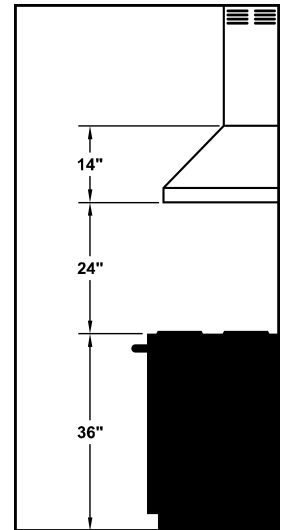

WIDTH:	30"
DEPTH:	21"
HEIGHT:	14"
CFM:	n/a
SONES:	n/a
AMPS:	3.5
# LIGHTS:	2

CONNECTION DIAGRAM

(Top View)

(Front View)

REC. MOUNTING HEIGHT*

* Exceeding recommended mounting height may compromise performance.

ELECTRICAL/MECHANICAL SPECIFICATIONS FOR BLOWER UNIT

MODEL	VOLTS	AMPS+	HZ	RPM	CFM SP@0.0"	EQUIV CFM\$	CFM SP@0.1"	CFM SP@0.2"	CFM SP@0.3"	MIN. ROUND DUCT SIZE	SONES#
K250 (ARS)	115	3.5	60	1550	n/a	n/a	n/a	n/a	n/a	n/a	n/a