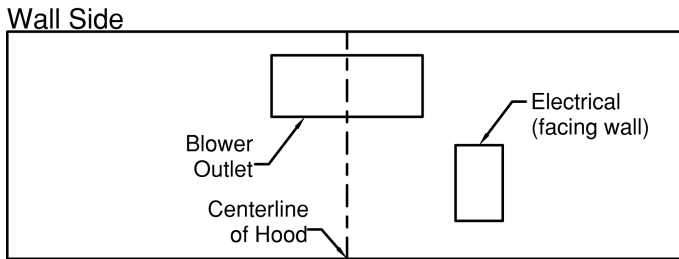

Model Number: PDAH14-K30

Special Notes: Halogen lights. This model is not available with heat lamps. Shown with ARS duct cover (sold separately). ARS duct covers are available in 8' & 9' ceiling sizes.

WIDTH:	30"
DEPTH:	21"
HEIGHT:	14"
CFM:	n/a
SONES:	n/a
AMPS:	3.5
# LIGHTS:	2

CONNECTION DIAGRAM

(Top View)

(Front View)

REC. MOUNTING HEIGHT*

* Exceeding recommended mounting height may compromise performance.