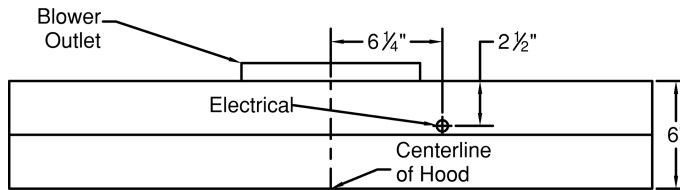

Model Number: CWEAH6-K48

Special Notes: Halogen lights. This model is not available with heat lamps. Shown with ARS duct cover (sold separately). ARS duct covers are available in 7', 8', & 9' ceiling sizes.

WIDTH:	48"
DEPTH:	19 1/2"
HEIGHT:	6"
CFM:	n/a
SONES:	n/a
AMPS:	3.5
# LIGHTS:	3

CONNECTION DIAGRAM

(Top View)

(Front View)

REC. MOUNTING HEIGHT*

* Exceeding recommended mounting height may compromise performance.