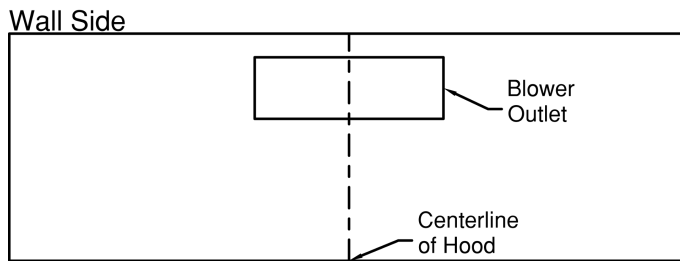

Model Number: CWEAH6-K48

Special Notes: Halogen lights. This model is not available with heat lamps. Shown with ARS duct cover (sold separately). ARS duct covers are available in 7', 8', & 9' ceiling sizes.

WIDTH:	48"
DEPTH:	19 1/2"
HEIGHT:	6"
CFM:	n/a
SONES:	n/a
AMPS:	3.5
# LIGHTS:	3

CONNECTION DIAGRAM

(Top View)

(Front View)

REC. MOUNTING HEIGHT*

* Exceeding recommended mounting height may compromise performance.