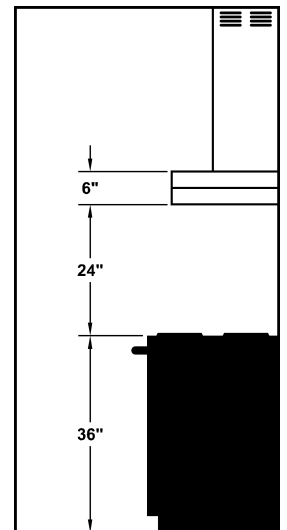

WIDTH:	48"
DEPTH:	19 1/2"
HEIGHT:	6"
CFM:	n/a
SONES:	n/a
AMPS:	3.5
# LIGHTS:	3

CONNECTION DIAGRAM

(Top View)

(Front View)

REC. MOUNTING HEIGHT*

* Exceeding recommended mounting height may compromise performance.

ELECTRICAL/MECHANICAL SPECIFICATIONS FOR BLOWER UNIT

MODEL	VOLTS	AMPS+	HZ	RPM	CFM SP@0.0"	EQUIV CFM\$	CFM SP@0.1"	CFM SP@0.2"	CFM SP@0.3"	MIN. ROUND DUCT SIZE	SONES#
K250 (ARS)	115	3.5	60	1550	n/a	n/a	n/a	n/a	n/a	n/a	n/a