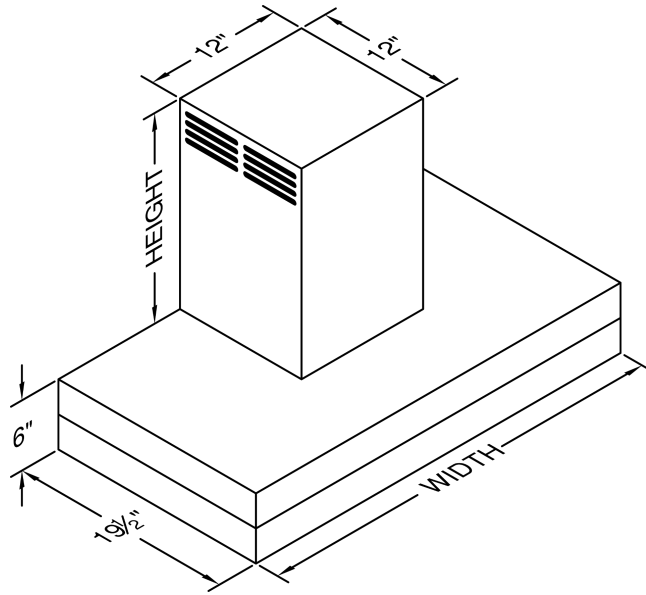

Model Number: CWEAH6-K48

Special Notes: Halogen lights. This model is not available with heat lamps. Shown with ARS duct cover (sold separately). ARS duct covers are available in 7', 8', & 9' ceiling sizes.

WIDTH:	48"
DEPTH:	19 1/2"
HEIGHT:	6"
CFM:	n/a
SONES:	n/a
AMPS:	3.5
# LIGHTS:	3

CONNECTION DIAGRAM

(Top View)

(Front View)

REC. MOUNTING HEIGHT*

* Exceeding recommended mounting height may compromise performance.

ELECTRICAL/MECHANICAL SPECIFICATIONS FOR BLOWER UNIT

MODEL	VOLTS	AMPS+	HZ	RPM	CFM SP@0.0"	EQUIV CFM\$	CFM SP@0.1"	CFM SP@0.2"	CFM SP@0.3"	MIN. ROUND DUCT SIZE	SONES#
K250 (ARS)	115	3.5	60	1550	n/a	n/a	n/a	n/a	n/a	n/a	n/a