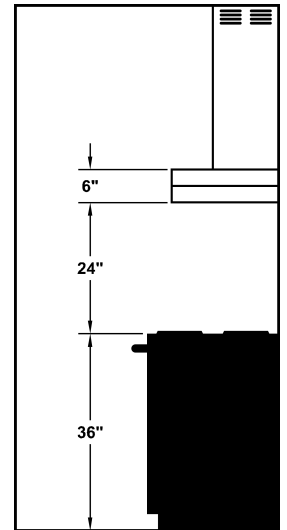

WIDTH:	42"
DEPTH:	19 1/2"
HEIGHT:	6"
CFM:	n/a
SONES:	n/a
AMPS:	3.5
# LIGHTS:	3

CONNECTION DIAGRAM

(Top View)

(Front View)

REC. MOUNTING HEIGHT*

* Exceeding recommended mounting height may compromise performance.

ELECTRICAL/MECHANICAL SPECIFICATIONS FOR BLOWER UNIT

MODEL	VOLTS	AMPS+	HZ	RPM	CFM SP@0.0"	EQUIV CFM\$	CFM SP@0.1"	CFM SP@0.2"	CFM SP@0.3"	MIN. ROUND DUCT SIZE	SONES#
K250 (ARS)	115	3.5	60	1550	n/a	n/a	n/a	n/a	n/a	n/a	n/a