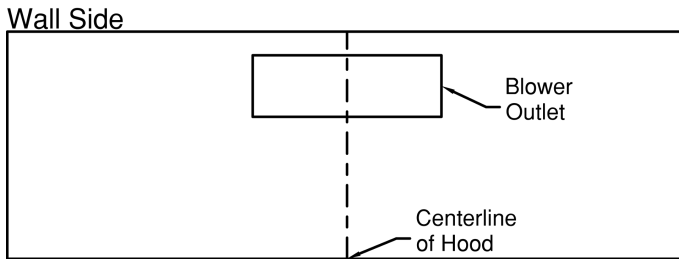

Model Number: CWEAH6-K42

Special Notes: Halogen lights. This model is not available with heat lamps. Shown with ARS duct cover (sold separately). ARS duct covers are available in 7', 8', & 9' ceiling sizes.

WIDTH:	42"
DEPTH:	19 1/2"
HEIGHT:	6"
CFM:	n/a
SONES:	n/a
AMPS:	3.5
# LIGHTS:	3

CONNECTION DIAGRAM

(Top View)

(Front View)

REC. MOUNTING HEIGHT*

* Exceeding recommended mounting height may compromise performance.