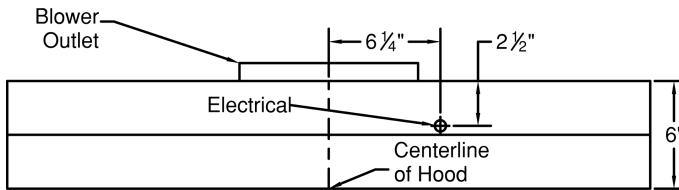

Model Number: CWEAH6-K42

Special Notes: Halogen lights. This model is not available with heat lamps. Shown with ARS duct cover (sold separately). ARS duct covers are available in 7', 8', & 9' ceiling sizes.

WIDTH:	42"
DEPTH:	19 1/2"
HEIGHT:	6"
CFM:	n/a
SONES:	n/a
AMPS:	3.5
# LIGHTS:	3

CONNECTION DIAGRAM

(Top View)

(Front View)

REC. MOUNTING HEIGHT*

* Exceeding recommended mounting height may compromise performance.