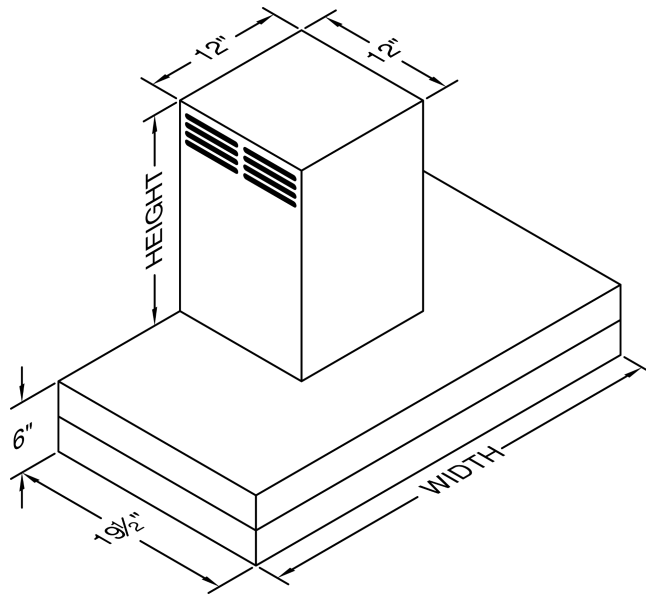

Model Number: CWEAH6-K42

Special Notes: Halogen lights. This model is not available with heat lamps. Shown with ARS duct cover (sold separately). ARS duct covers are available in 7', 8', & 9' ceiling sizes.

WIDTH:	42"
DEPTH:	19 1/2"
HEIGHT:	6"
CFM:	n/a
SONES:	n/a
AMPS:	3.5
# LIGHTS:	3

CONNECTION DIAGRAM

(Top View)

(Front View)

REC. MOUNTING HEIGHT*

* Exceeding recommended mounting height may compromise performance.

ELECTRICAL/MECHANICAL SPECIFICATIONS FOR BLOWER UNIT

MODEL	VOLTS	AMPS+	HZ	RPM	CFM SP@0.0"	EQUIV CFM\$	CFM SP@0.1"	CFM SP@0.2"	CFM SP@0.3"	MIN. ROUND DUCT SIZE	SONES#
K250 (ARS)	115	3.5	60	1550	n/a	n/a	n/a	n/a	n/a	n/a	n/a