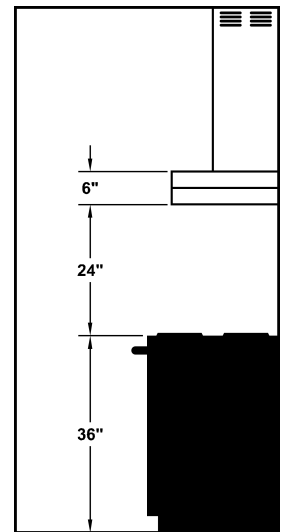

WIDTH:	36"
DEPTH:	19 1/2"
HEIGHT:	6"
CFM:	n/a
SONES:	n/a
AMPS:	3.5
# LIGHTS:	2

CONNECTION DIAGRAM

(Top View)

(Front View)

REC. MOUNTING HEIGHT*

* Exceeding recommended mounting height may compromise performance.

ELECTRICAL/MECHANICAL SPECIFICATIONS FOR BLOWER UNIT

MODEL	VOLTS	AMPS+	HZ	RPM	CFM SP@0.0"	EQUIV CFM\$	CFM SP@0.1"	CFM SP@0.2"	CFM SP@0.3"	MIN. ROUND DUCT SIZE	SONES#
K250 (ARS)	115	3.5	60	1550	n/a	n/a	n/a	n/a	n/a	n/a	n/a