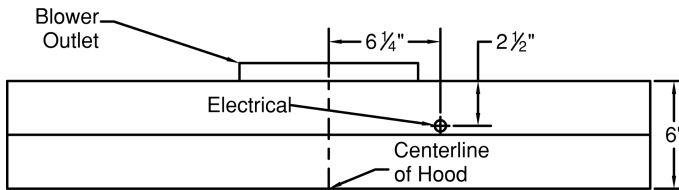

Model Number: CWEAH6-K36

Special Notes: Halogen lights. This model is not available with heat lamps. Shown with ARS duct cover (sold separately). ARS duct covers are available in 7', 8', & 9' ceiling sizes.

WIDTH:	36"
DEPTH:	19 1/2"
HEIGHT:	6"
CFM:	n/a
SONES:	n/a
AMPS:	3.5
# LIGHTS:	2

CONNECTION DIAGRAM

(Top View)

(Front View)

REC. MOUNTING HEIGHT*

* Exceeding recommended mounting height may compromise performance.