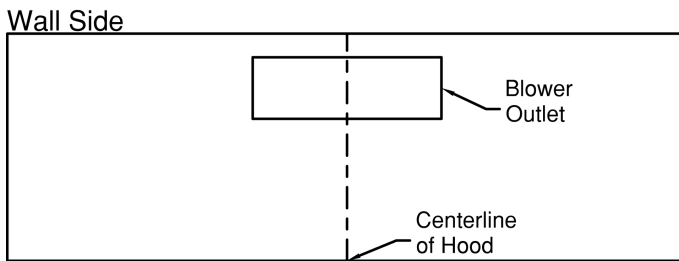

Model Number: CWEAH6-K36

Special Notes: Halogen lights. This model is not available with heat lamps. Shown with ARS duct cover (sold separately). ARS duct covers are available in 7', 8', & 9' ceiling sizes.

WIDTH:	36"
DEPTH:	19 1/2"
HEIGHT:	6"
CFM:	n/a
SONES:	n/a
AMPS:	3.5
# LIGHTS:	2

CONNECTION DIAGRAM

(Top View)

(Front View)

REC. MOUNTING HEIGHT*

* Exceeding recommended mounting height may compromise performance.