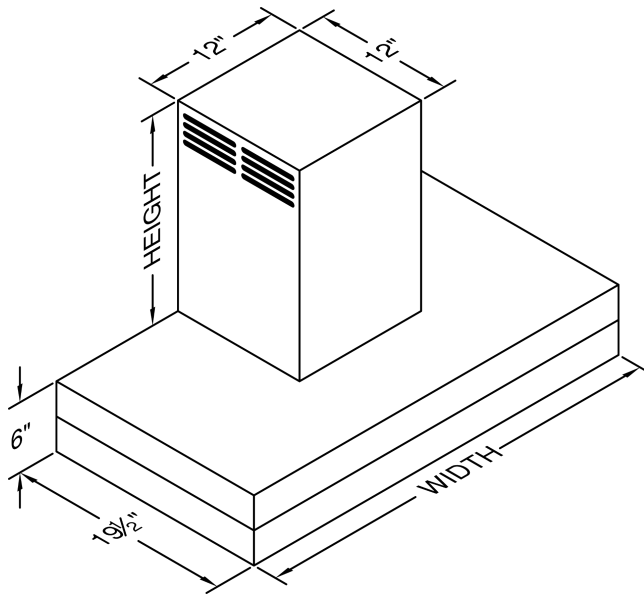

Model Number: CWEAH6-K36

Special Notes: Halogen lights. This model is not available with heat lamps. Shown with ARS duct cover (sold separately). ARS duct covers are available in 7', 8', & 9' ceiling sizes.

WIDTH:	36"
DEPTH:	19 1/2"
HEIGHT:	6"
CFM:	n/a
SONES:	n/a
AMPS:	3.5
# LIGHTS:	2

CONNECTION DIAGRAM

(Top View)

(Front View)

REC. MOUNTING HEIGHT*

* Exceeding recommended mounting height may compromise performance.

ELECTRICAL/MECHANICAL SPECIFICATIONS FOR BLOWER UNIT

MODEL	VOLTS	AMPS+	HZ	RPM	CFM SP@0.0"	EQUIV CFM\$	CFM SP@0.1"	CFM SP@0.2"	CFM SP@0.3"	MIN. ROUND DUCT SIZE	SONES#
K250 (ARS)	115	3.5	60	1550	n/a	n/a	n/a	n/a	n/a	n/a	n/a