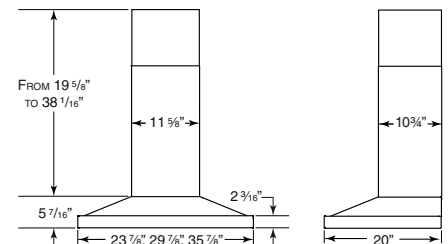

1.2

**HIDDEN 2-SPEED ROCKER CONTROL**

**2-LEVEL HALOGEN LIGHTING  
(BULBS INCLUDED)**

**TWO HIGH EFFICIENCY  
MICRO FILTERS**

\*RANGE HOOD AIRFLOW HAS BEEN TESTED BY AN INDEPENDENT LABORATORY DESIGNATED BY THE HOME VENTILATING INSTITUTE (HVI). THE MAXIMUM AIRFLOW OF THE BLOWER IS 550 CFM.