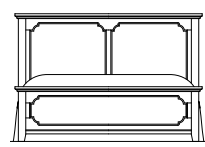

TWIN

-338 ARCH HEADBOARD
41 x 2¹/₈ x 53H
-833 LOW PROFILE FOOTBOARD
41 x 2¹/₈ x 19³/₄H

FULL

-552 ARCH HEADBOARD
56 x 2¹/₈ x 56¹/₂H
-255 LOW PROFILE FOOTBOARD
56 x 2¹/₈ x 19³/₄

QUEEN

-558 ARCH HEADBOARD
63 x 2¹/₈ x 58
-855 LOW PROFILE FOOTBOARD
63 x 2¹/₈ x 19³/₄

KING

-668 ARCH HEADBOARD
80 x 2¹/₈ x 60
-866 LOW PROFILE FOOTBOARD, 6/6
80 x 2¹/₈ x 19³/₄

PANEL BEDS

QUEEN

-557 PANEL HEADBOARD
66 x 3³/₈ x 56
-755 PANEL FOOTBOARD
66 x 3³/₈ x 24

KING

-667 PANEL HEADBOARD
83 x 3³/₈ x 56
-766 PANEL FOOTBOARD
83 x 3³/₈ x 24

UPHOLSTERED BEDS

TWIN

-331 UPHOLSTERED HEADBOARD
41¹/₂ x 2¹/₈ x 55
-833 LOW PROFILE FOOTBOARD
41 x 2¹/₈ x 19³/₄

FULL

-441 UPHOLSTERED HEADBOARD
56¹/₂ x 2¹/₈ x 55
-255 LOW PROFILE FOOTBOARD
56 x 2¹/₈ x 19³/₄