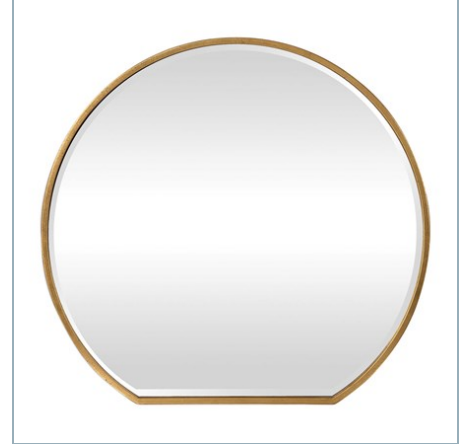

UTTERMOST

ALAYNA CONSOLE TABLE

ITEM #24640

Gracefully arched hand forged iron finished in heavily antiqued gold leaf. Top is clear beveled tempered glass.

Designer:	Matthew Williams
Dimensions:	48 W X 33 H X 10 D (in)
Weight:	31
Ship Via:	Small Parcel
UPC Number:	792977246405
Assembly Instructions:	Click Here

Complementary Items

ALAYNA END TABLE

24641 | 22 W X 24 H X 14 D (IN)

ALAYNA COFFEE TABLE

24639 | 48 W X 20 H X 24 D (IN)

CABELL MIRROR

09446 | 42 W X 39 H X 2 D (IN)