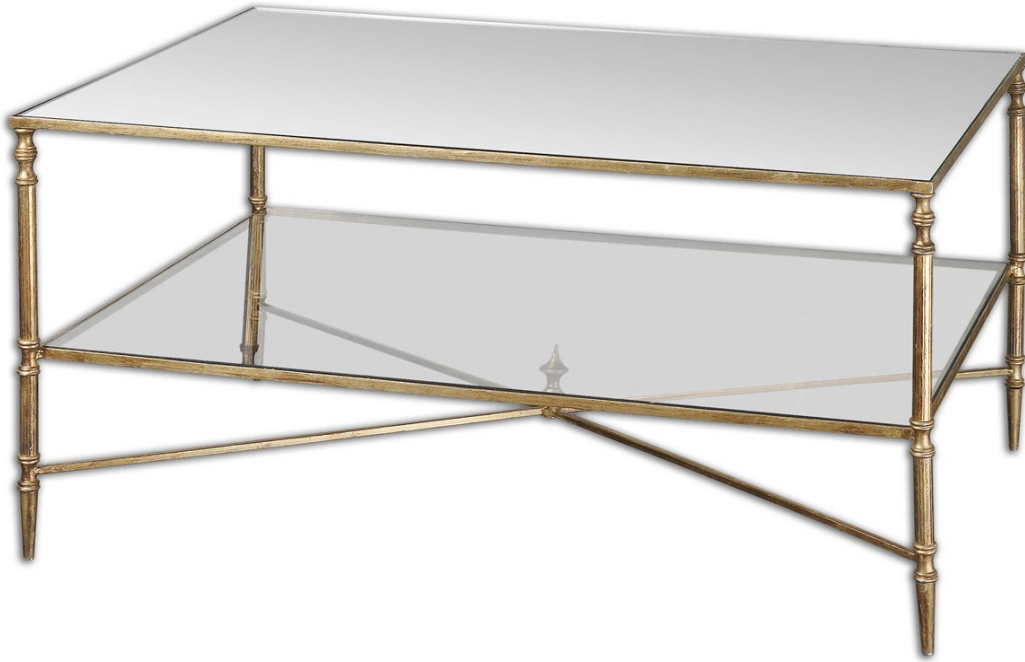

UTTERMOST

HENZLER COFFEE TABLE

ITEM #24276

Finished in gold leaf with heavy antiquing on iron frame and iron cross stretchers. Top is reinforced mirror and gallery shelf is clear tempered glass.

| | |
|-------------------------------|----------------------------|
| Designer: | Matthew Williams |
| Dimensions: | 38 W X 19 H X 28 D (in) |
| Weight: | 84 |
| Ship Via: | Motor Freight |
| UPC Number: | 792977242766 |
| Assembly Instructions: | Click Here |

Complementary Items

HENZLER ETAGERE

24277 | 34 W X 62 H X 14 D (IN)

HENZLER CONSOLE TABLE

24278 | 45 W X 33 H X 14 D (IN)