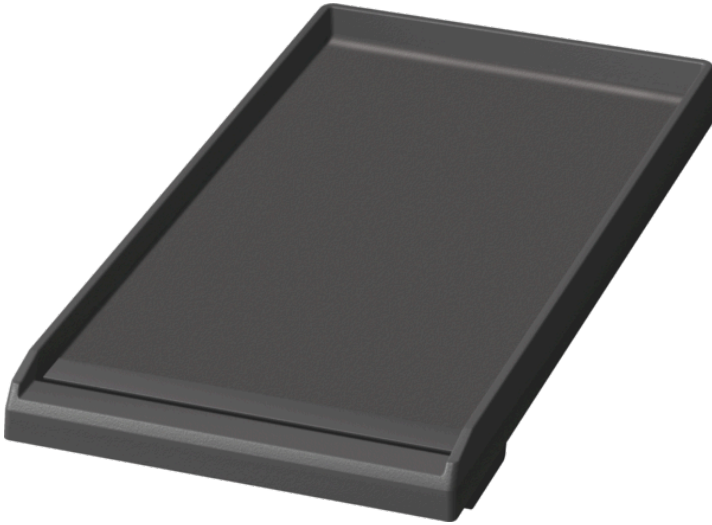

Professional Range Accessories

PAGRIDLFW

12" Griddle Plate (with Tray) Accessory (Fusion coating)

Product Features

Non-stick, rust-proof cast-aluminum featuring fusion coated surface

Notes: Please refer to installation instructions. Installation instructions are available at www.thermador.com. Specifications are correct at the time of printing. Thermador reserves the right to change product specifications and design at any time, without notice.

1 800 735 4328 | WWW.THERMADOR.COM | 1901 Main Street, Suite 600 Irvine, CA 92614

©2019 BSH HOME APPLIANCES CORPORATION, ALL RIGHTS RESERVED LITHO DATE: 04/2019

Professional Range Accessories

PAGRIDLFW

12" Griddle Plate (with Tray) Accessory (Fusion coating)