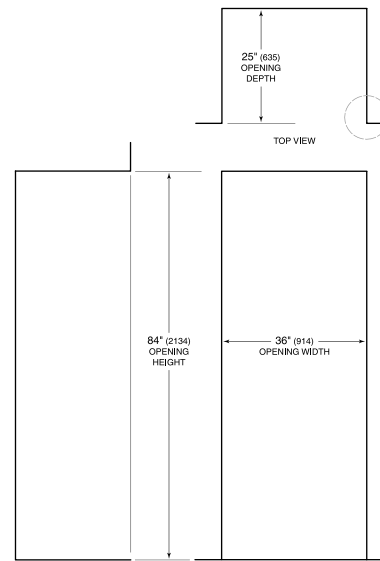

model	IC-36R
dimensions	36"W x 84"H x 24"D
door-clearance	34 1/2"
weight	460 lb
refrigerator-capacity	20.5 cu ft
electrical-supply	115 VAC, 60 Hz
electrical-service	15 amp dedicated circuit
plumbing-supply	1/4" OD copper, braided stainless steel or PEX tubing
plumbing-pressure	35-120 psi

**ELECTRICAL**

**PANEL-SPECIFICATIONS**

For complete panels specifications including width/height, weight requirements and thickness requirements visit [subzero-wolf.com/integratedconfigurator](http://subzero-wolf.com/integratedconfigurator).

**INTERIOR-VIEW**

this-illustration-is-intended-for-interior-reference-only-not-represent-the-exterior

**DIMENSIONS**

**STANDARD INSTALLATION**

NOTE: 3/16" (89) finished returns will be visible and should be finished to match cabinetry.