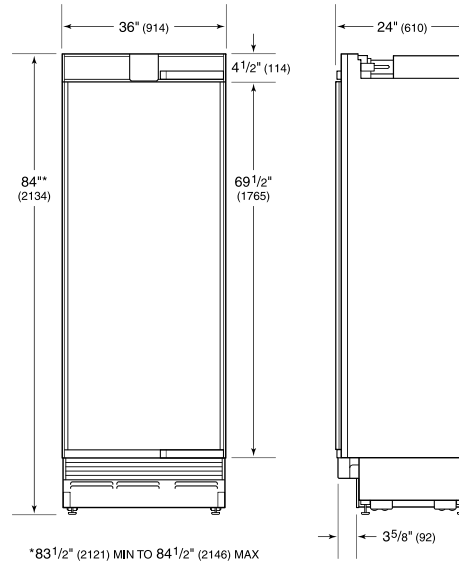

### REFRIGERATOR

- 3 Adjustable glass shelves
- 2 Crisper drawers with dividers
- Deli drawer with dividers
- 3 Adjustable door shelves
- 2 Stationary door shelves
- Adjustable dairy compartment

**PRODUCT-SPECIFICATIONS**

model	IC-36R
dimensions	36"W x 84"H x 24"D
door-clearance	34 1/2"
weight	460 lb
refrigerator-capacity	20.5 cu ft
electrical-supply	115 VAC, 60 Hz
electrical-service	15 amp dedicated circuit
plumbing-supply	1/4" OD copper, braided stainless steel or PEX tubing
plumbing-pressure	35-120 psi

**ELECTRICAL**

**PANEL-SPECIFICATIONS**

For complete panels specifications including width/height, weight requirements and thickness requirements visit [subzero-wolf.com/integratedconfigurator](http://subzero-wolf.com/integratedconfigurator).

**INTERIOR-VIEW**

this-illustration-is-intended-for-interior-reference-only-not-represent-the-exterior

**DIMENSIONS**

**STANDARD INSTALLATION**

NOTE: 3/16" (89) finished returns will be visible and should be finished to match cabinetry.