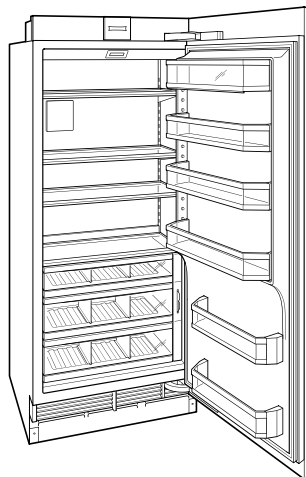

INTERIOR-VIEW