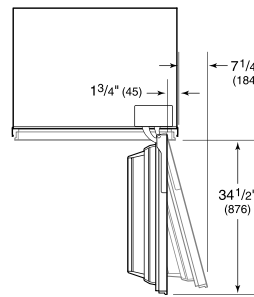

model	IC-36R
dimensions	36"W x 84"H x 24"D
door-clearance	34 1/2"
weight	460 lb
refrigerator-capacity	20.5 cu ft
electrical-supply	115 VAC, 60 Hz
electrical-service	15 amp dedicated circuit
plumbing-supply	1/4" OD copper, braided stainless steel or PEX tubing
plumbing-pressure	35-120 psi

**ELECTRICAL**

**PANEL-SPECIFICATIONS**

For complete panels specifications including width/height, weight requirements and thickness requirements visit [subzero-wolf.com/integratedconfigurator](http://subzero-wolf.com/integratedconfigurator).

**INTERIOR-VIEW**

this-illustration-is-intended-for-interior-reference-only-not-represent-the-exterior

**DIMENSIONS**

**STANDARD INSTALLATION**

NOTE: 3/16" (89) finished returns will be visible and should be finished to match cabinetry.