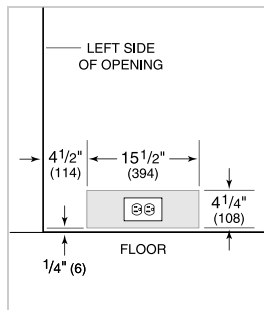

PRODUCT-SPECIFICATIONS

model	IC-36R
dimensions	36"W x 84"H x 24"D
door-clearance	34 1/2"
weight	460 lb
refrigerator-capacity	20.5 cu ft
electrical-supply	115 VAC, 60 Hz
electrical-service	15 amp dedicated circuit
plumbing-supply	1/4" OD copper, braided stainless steel or PEX tubing
plumbing-pressure	35-120 psi

ELECTRICAL