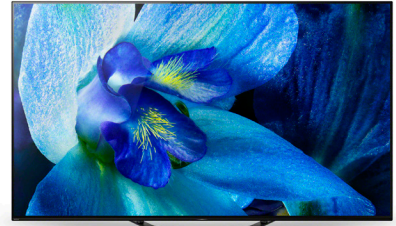

### 65" class (64.5" diag.) BRAVIA OLED 4K HDR TV

8 million individual pixels. One amazingly sharp, incredibly real image. Sony's new A8G OLED TV utilizes the Picture Processor X1™ Extreme and 4K X-Reality PRO technology to transform your content. Experience how the absolute black of OLED combines with 4K HDR clarity and the vibrant colors of the TRILUMINOS display to display a dazzling picture.

##### Exquisite contrast, deep black and vibrant color

Sony's OLED TV is like nothing you've ever seen before with truly exceptional black, shadow and color. Over 8 million self-illuminating pixels are precisely and individually controlled by the X1™ Extreme processor creating exquisite, unprecedented contrast. This level of supreme contrast reveals detail, depth, textures and colors for a view that is stunningly real.