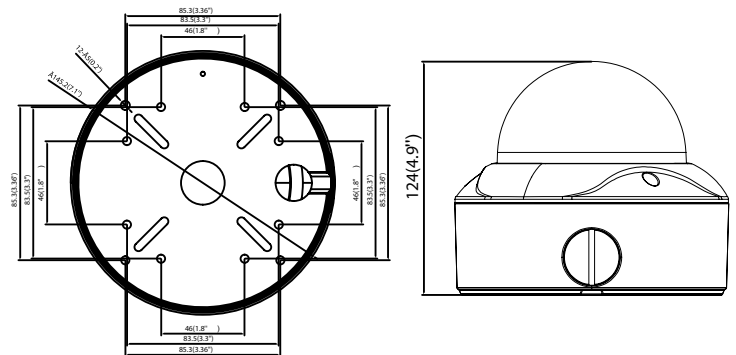

Technical Specs & Features

FEATURES	LUMA
	710 Series
Housing Options	Dome Turret Bullet
Color Options	White or Black/Gray
Resolution	5MP
HD-TVI Support	✓
Lens Type	Motorized Vari-focal
IR Range	40m
Starlight	✓
IP66 Outdoor Rating	✓
Low Temp Operating Rating	-40°F-140°F
True-WDR	✓
D-WDR Wide Dynamic Range	✓

SKU	Dimensions (W x H x D)
LUM-710-BUL-A-XX	3.6" x 3.5" x 10"
LUM-710-DOM-A-XX	7.1" x 4.9" x 7.1"
LUM-710-TUR-A-XX	4.9" x 4.4" x 4.9"

NOTE: 710-series cameras are not compatible with our current Wirepath CCTV tester (WPS-CCTV-TESTER)

LUM-710-BUL-A-WH/GR TECHNICAL DIMENSIONS

LUM-710-DOM-A-WH/BL TECHNICAL DIMENSIONS

LUM-710-TUR-A-WH/BL TECHNICAL DIMENSIONS