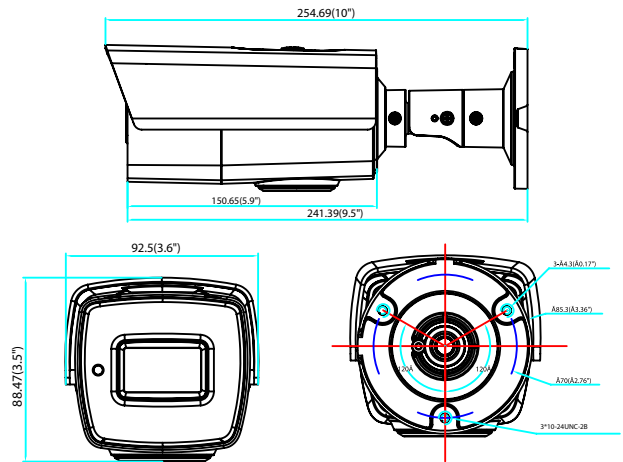

Technical Specs & Features

FEATURES	LUMA
	710 Series
Housing Options	Dome Turret Bullet
Color Options	White or Black/Gray
Resolution	5MP
HD-TVI Support	✓
Lens Type	Motorized Vari-focal
IR Range	40m
Starlight	✓
IP66 Outdoor Rating	✓
Low Temp Operating Rating	-40°F-140°F
True-WDR	✓
D-WDR Wide Dynamic Range	✓

SKU	Dimensions (W x H x D)
LUM-710-BUL-A-XX	3.6" x 3.5" x 10"
LUM-710-DOM-A-XX	7.1" x 4.9" x 7.1"
LUM-710-TUR-A-XX	4.9" x 4.4" x 4.9"

NOTE: 710-series cameras are not compatible with our current Wirepath CCTV tester (WPS-CCTV-TESTER)

LUM-710-BUL-A-WH/GR TECHNICAL DIMENSIONS

LUM-710-DOM-A-WH/BL TECHNICAL DIMENSIONS

LUM-710-TUR-A-WH/BL TECHNICAL DIMENSIONS