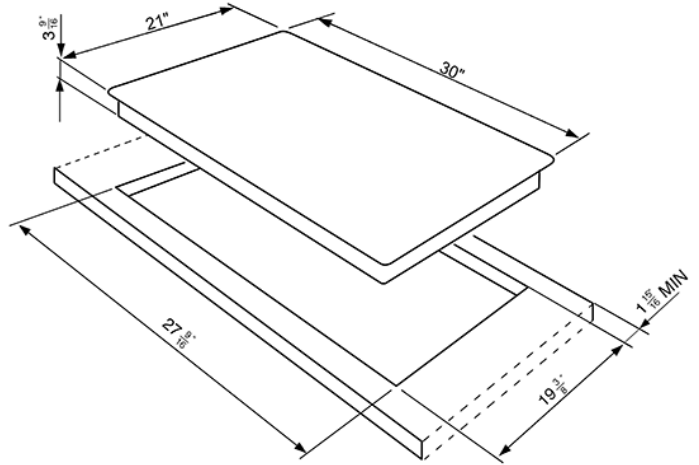

76CM (30") "Classic" Gas Cooktop  
Stainless Steel  
EAN13: 8017709200039

• **Classic Design** • Extra-wide stainless steel frame for countertop protection • 5 Gas burners: • Front right: 3,600 BTU burner • Back right: 6,200 BTU rapid burner • Central: 13,700 BTU double inset super burner • Back left: 6,200 BTU rapid burner • Front left: 3,600 BTU burner • AISI 304 Stainless Steel cooktop • Ultra low profile base (2/16") • **Ergonomic front control knobs, interchangeable to convert to "Linea" style using kit 6MPGF75SC** • Heavy duty cast iron grates • Full width grates • Sealed burners • Automatic electronic ignition • Safety valves • LP Gas conversion kit included • Gas Inlet/Power supply location: Back right • Voltage rating: 120V / 60Hz / 0.1Amps

## Options

- WOKGHU - Cast iron wok ring • 6MPGF75SC - Linea control knobs kit