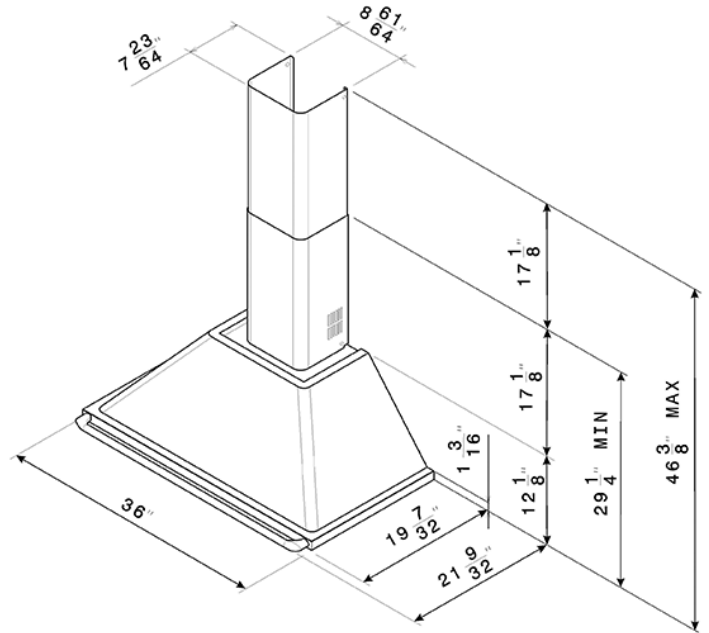

90 CM (approx. 36"), Victoria Ventilation Hood,  
Stainless steel  
EAN13: 8017709242053

• Wall mounted ventilation • Stylish ergonomic control knobs • Front mounted controls for lights and vent speeds • 1 fan motor • 4 speeds • 2 Halogen lights (2x20W) • 3 Aluminium grease filters • Vented or Recirculating • 600 CFM max setting • Vent duct size 6" • Voltage rating 120 V / 60Hz / 4.5 Amps • Power: 445W