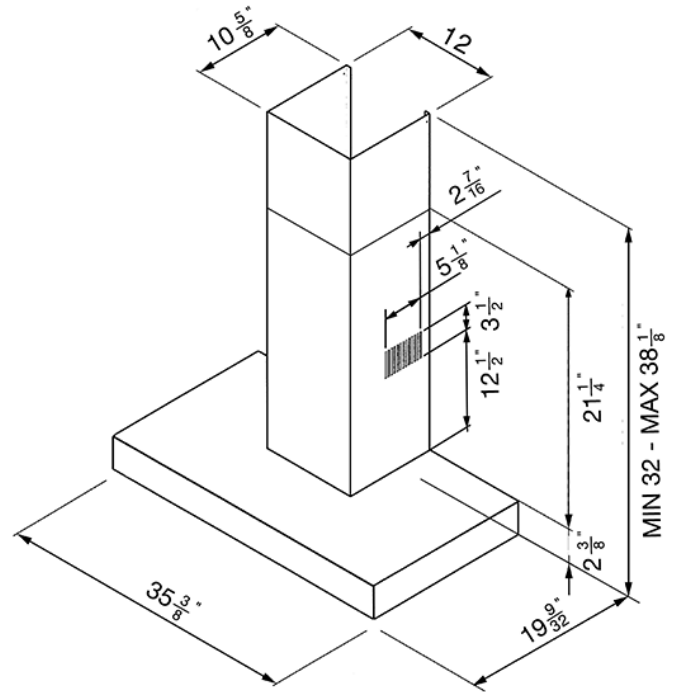

90 CM (approx. 36"), Ventilation Hood,
Stainless Steel
EAN13: 8017709207441

- **Flat design** • Digital (LED) electronic display with touch control panel • Wall mounted ventilation hood • High quality stainless steel and glass • 1 motor • Vented or recirculating • 4 speeds • 3 halogen lights (3x20W) • 3 dishwasher-safe stainless steel grease filters • Light dimmer switch • Power boost mode (10 minutes) • Automatic switch off (30 minute timer) • Filter cleaning/replacement indicator • 600 CFM max. setting • Vent duct size Ø 6" • Voltage rating 120V / 60Hz / 4.5 Amps