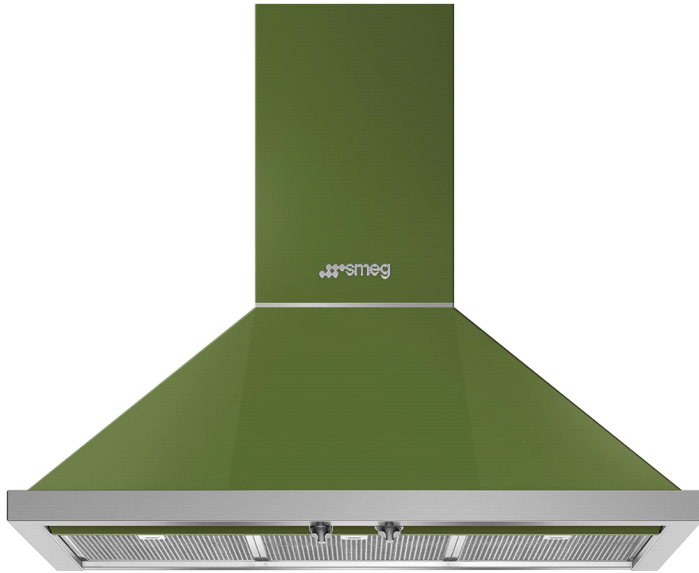

36" Portofino, Chimney Hood,
Olive Green
EAN13: 8017709246280

• Control adjustment knobs • 3 speeds and additional intensive speed • 2 LED lights • Motor power 205W • 3 stainless steel grease filters • 600 CFM max setting • **Electrical Connection** • Electrical connection rating: 495 W • Voltage: 120 V • Frequency (Hz): 60 Hz

Versions

• KPF36URD - Red • KPF36UYW - Yellow • KPF36UWH - White • KPF36UOR - Orange • KPF36UBL - Black • KPF36UX - Stainless steel • KPF36UAN - Matte Black