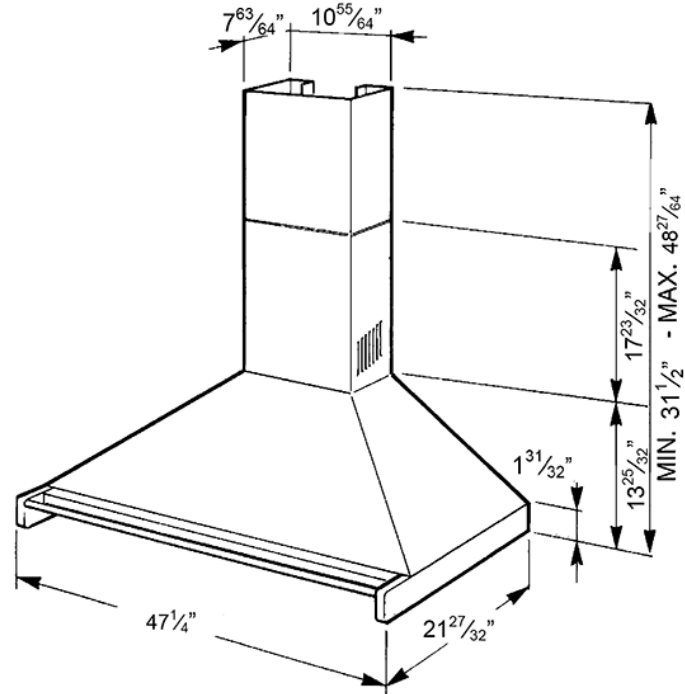

120 CM (approx. 48"), Ventilation Hood,  
Stainless Steel  
EAN13: 8017709120399

• **Classic Design** • Wall mounted ventilation • Stylish ergonomic control knobs • Premium quality stainless steel • Front mounted controls for lights and vent speeds • 1 Twin fan motor 240W • 4 Speeds • 2 Halogen bulbs (2x20W) • 4 Dishwasher-safe stainless steel grease filters • Vented or Recirculating • 770 CFM max setting • Vent duct size: 6" • Voltage rating: 120 V / 60Hz / 4.5 Amps • Nominal power: 205W