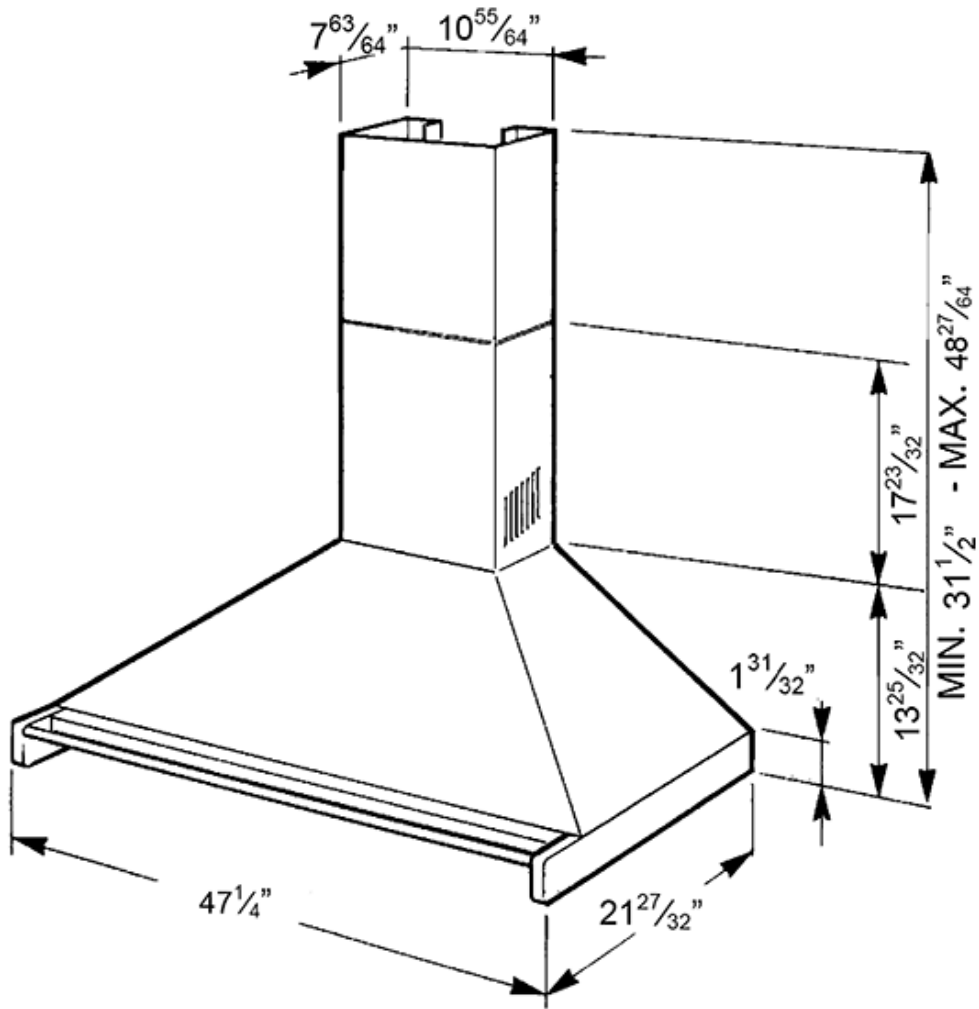

4 Dishwasher-safe stainless steel grease filters

Vented or Recirculating

770 CFM max setting

Vent duct size: 6"

Voltage rating: 120 V / 60Hz / 4.5 Amps

Nominal power: 205W

### Options

---

- **FLTK-1** - Charcoal filter
- **KITCMNKD** - Chimney extension

KD120XU

classic

wall mounted ventilation hood  
48"  
stainless steel

SMEG U.S.A. INC.  
A&D BUILDING  
150 EAST 58th STREET, 7th FLOOR  
NEW YORK, NY, 10155  
Tel. +1 212 265 5378  
Fax +1 212 265 5945