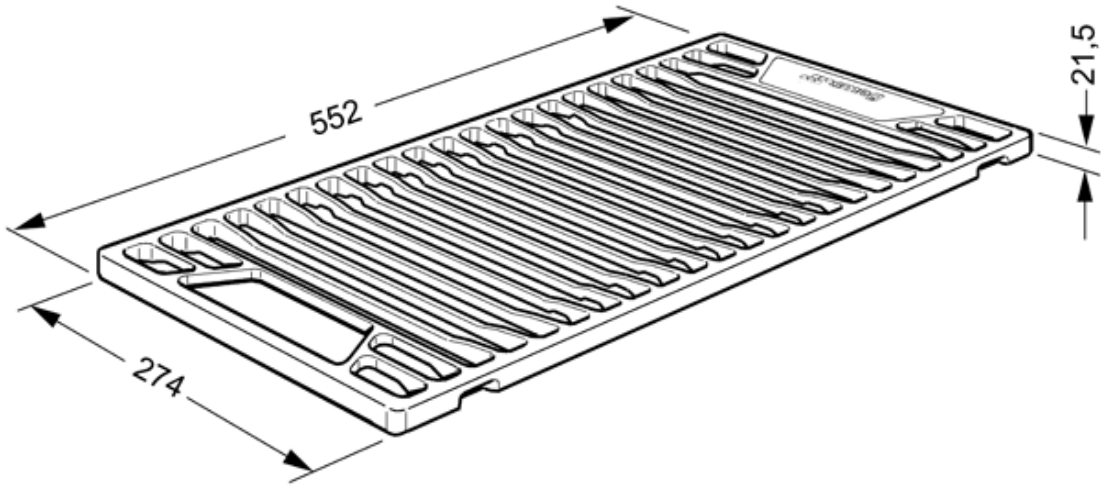

GO120

Cast iron open griddle for barbecue

EAN13: 8017709061029

The GO120 is intended to replace the plate on A3XU6 ranges with the electric griddle, to convert it to a barbecue.

GO120

for ranges
cast iron griddle