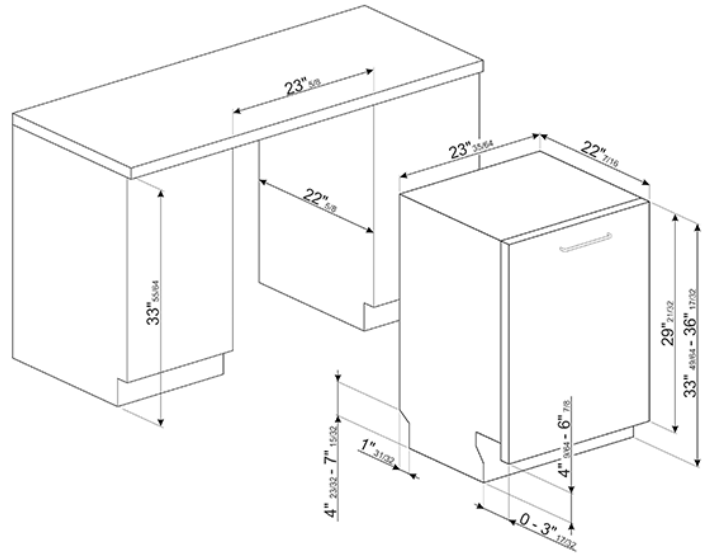

24" Pre-Finished Dishwasher with Finger  
Print Proof Stainless Steel, Maxi-Height Door  
and Professional Handle  
EAN13: 8017709237158

- Full-size tub • Hidden electronic control panel • Self-balancing door • Hinges: Self balancing • Adjustable feet: 7cm, from 860 to 930 mm • 5 wash cycles including crystal washing + 5 quick programmes • Soak, Crystal, Daily, Quick 27 min, ECO Quick, Delicate and Quick, Normal Quick, • Stainless steel tub and filter • Concealed heating element • **1/2 load FlexiZone option (varied distribution)** • **Quick Time option** • Flexi tabs option • **Delay timer option: up to 24 hours, with automatic soak** • 5 temperatures: 100°F, 113°F, 122°F, 149°F, 158°F • Salt and rinse aid refill indicators • Orbital Wash System • Complete Water Leak Protection System • **Total "Aquistop" Water Protection System** • **Water softener with electronic setting** • **Turbidity sensor Aquatest** • 13 place settings • Gray baskets • Wirehandle • **Third upper basket for cutlery: FlexiDuo** • Upper Basket: With central fixed racks • Height adjustment of the upper basket: On three horizontal levels • Largest loadable dish upper basket: 23,5 cm • Lower Basket: With single foldable rack • Largest loadable dish lower basket: 35 cm • Display: Delayed start, Programme time indicator, Time to end indication • Noise level: 47dB (A) • Energy Star-rated • Height leveling legs • Voltage rating: 120V - 60Hz • Nominal power: 13Amps - 1800W • Voltage 110-120V: Frequency 60Hz. • Water usage: normal/short cycle: 3.17/ 2.38 gal