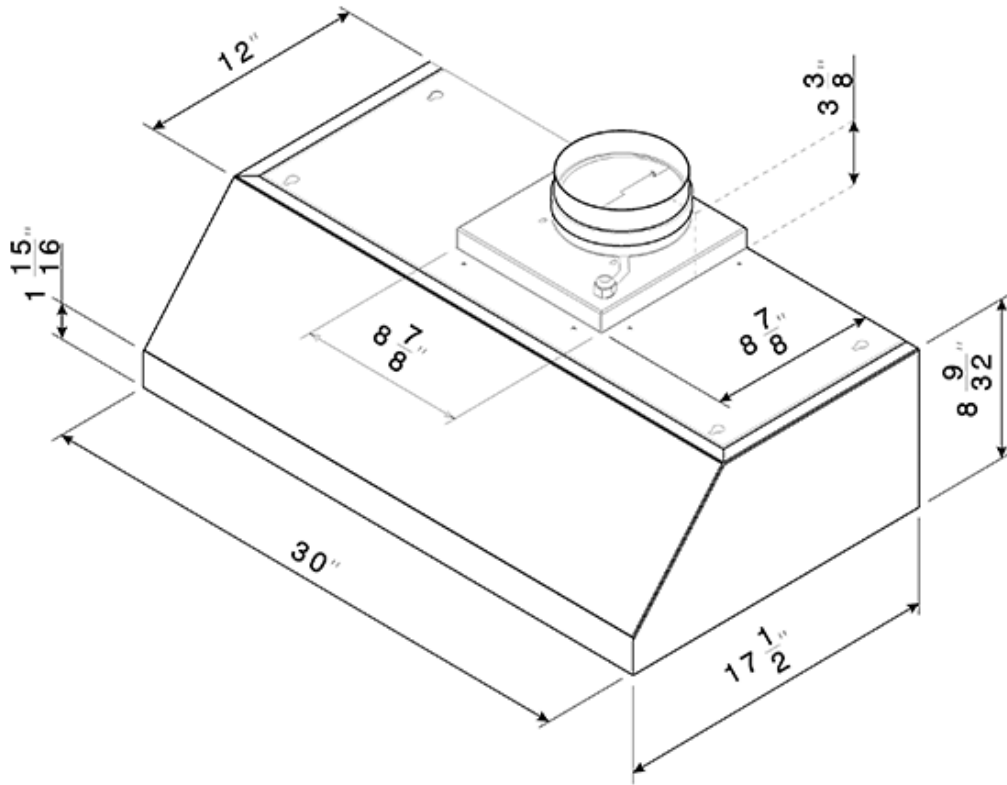

KUC30X New product

30" Pro-Style, Under Cabinet Hood,
Stainless Steel

EAN13: 8017709248024

Pro-Style knobs

4 speeds

2 x 20W Halogen lights

Motor Power 455W

2 dishwasher safe grease filters

600 CFM max setting

Vent Duct Size Ø 6"

Voltage rating 120V / 60Hz

Options

- **FLTK-1** - Charcoal filter

KUC30X

under cabinet hood
30"
stainless steel

SMEG U.S.A. INC.
A&D BUILDING
150 EAST 58th STREET, 7th FLOOR
NEW YORK, NY, 10155
Tel. +1 212 265 5378
Fax +1 212 265 5945