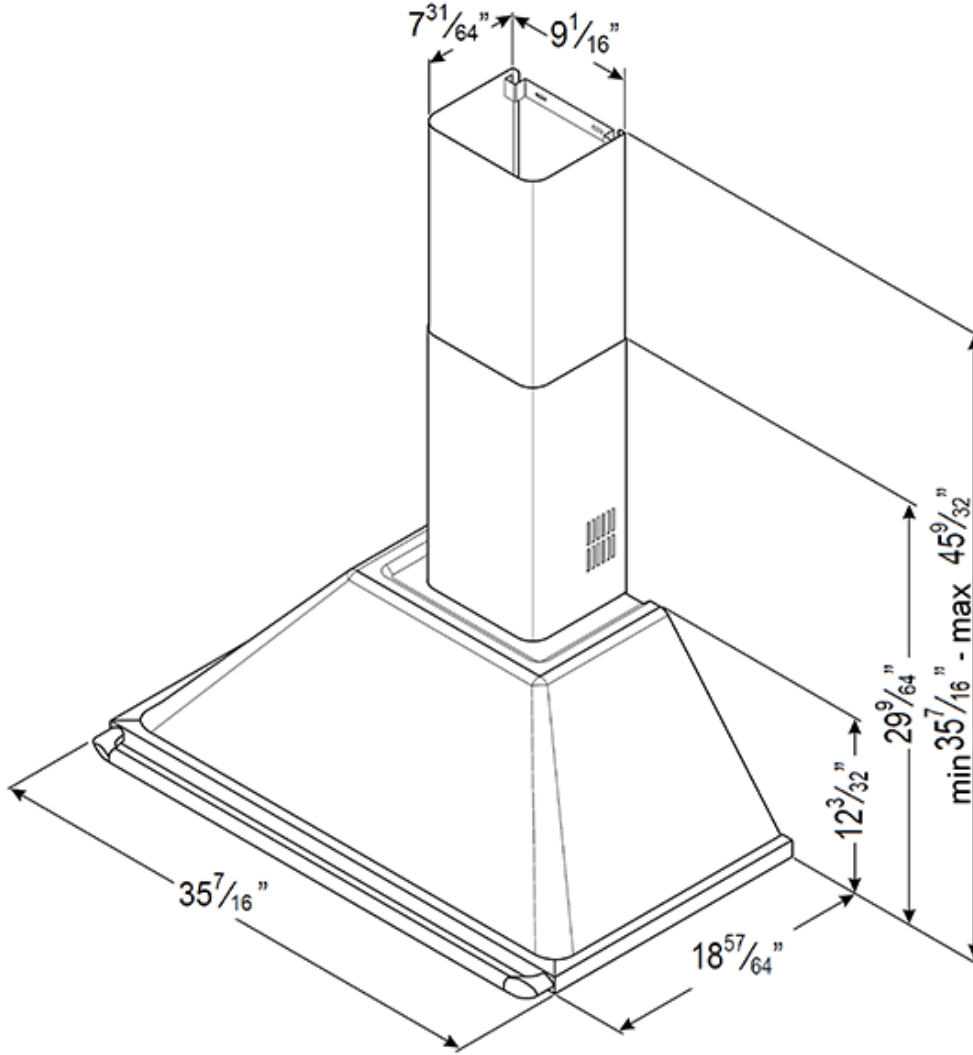

### Victoria

90 CM (approx. 36"), Victoria Ventilation Hood,  
Stainless steel

EAN13: 8017709198527

Traditional Design

Wall mounted ventilation

Stylish ergonomic control knobs

Front mounted controls for lights and vent speeds

### Versions

---

- **KT90PU** - Cream
- **KT90BU** - Black

KT90XU

Victoria

wall mounted ventilation hood  
36"  
stainless steel

SMEG U.S.A. INC.  
A&D BUILDING  
150 EAST 58th STREET, 7th FLOOR  
NEW YORK, NY, 10155  
Tel. +1 212 265 5378  
Fax +1 212 265 5945