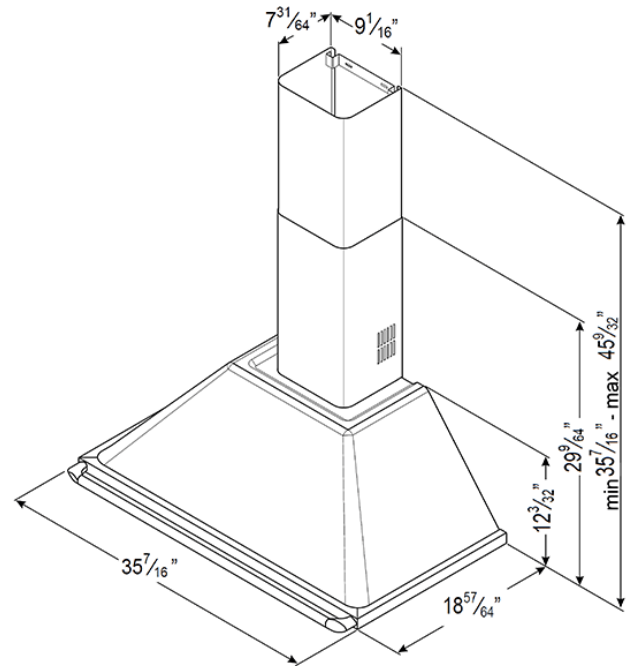

90 CM (approx. 36"), Victoria Ventilation Hood,
Cream
EAN13: 8017709198541

- **Traditional Design** • Wall mounted ventilation • Stylish ergonomic control knobs • Front mounted controls for lights and vent speeds
- 1 fan motor • 4 speeds • 2 Halogen lights (2x20W) • 3 Dishwasher-safe stainless steel grease filters • Vented or Recirculating • 600 CFM max setting • Vent duct size 6" • Voltage rating 120 V / 60Hz / 4.5 Amps