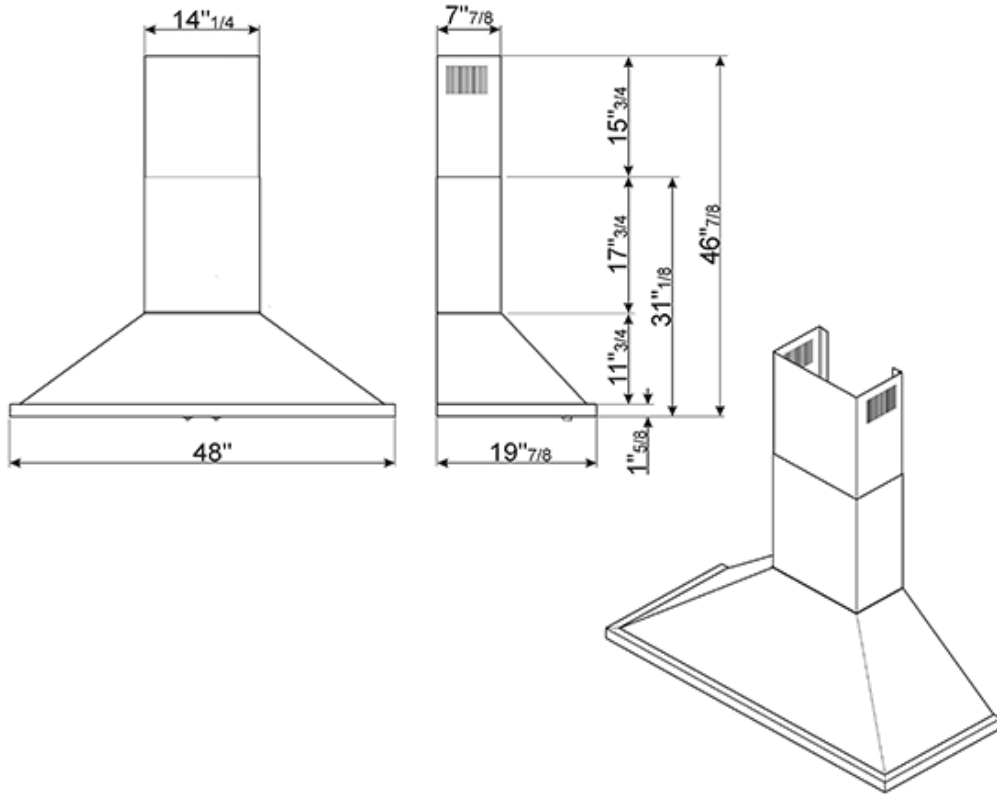

Portofino

wall mounted ventilation hood  
48"  
yellow

SMEG U.S.A. INC.  
A&D BUILDING  
150 EAST 58th STREET, 7th FLOOR  
NEW YORK, NY, 10155  
Tel. +1 212 265 5378  
Fax +1 212 265 5945