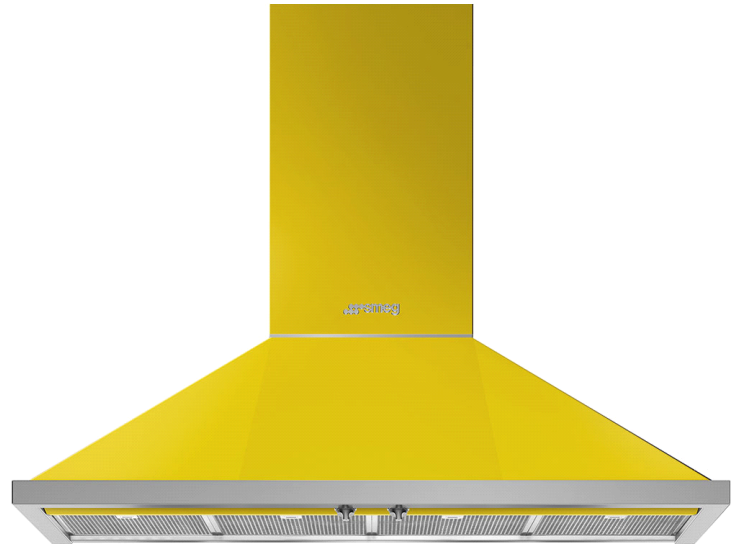

KPF48UYW New product

Portofino

48" Portofino, Chimney Hood,
Yellow

EAN13: 8017709259105

Control adjustment knobs

3 speeds and additional intensive speed

4 LED lights

Motor power 455W

4 stainless steel grease filters

600 CFM max setting

Electrical Connection

Electrical connection rating: 535 W - 5 Amps

Voltage: 120 V

Frequency (Hz): 60 Hz

Options

- **FLTK-1** - Charcoal filter

Versions

- **KPF48UOG** - Olive green
- **KPF48URD** - Red
- **KPF48UWH** - White
- **KPF48UOR** - Orange
- **KPF48UBL** - Black
- **KPF48UX** - Stainless Steel
- **KPF48UAN** - Matte Black