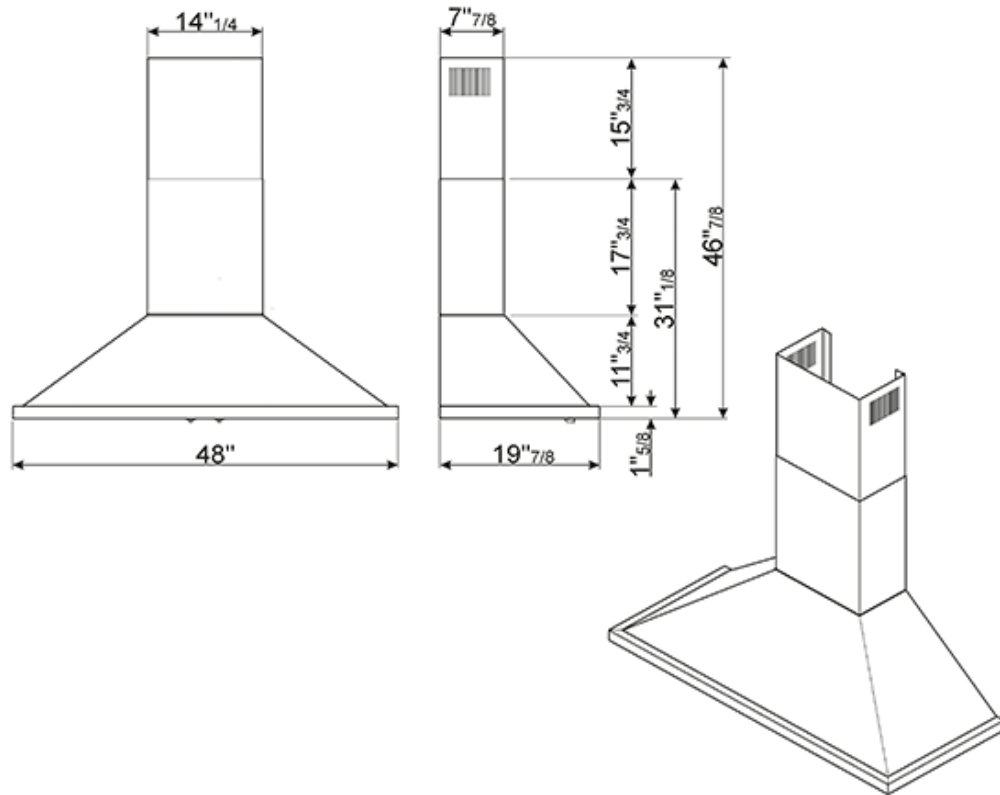

KPF48UX

Portofino

wall mounted ventilation hood
48"
stainless steel

SMEG U.S.A. INC.
A&D BUILDING
150 EAST 58th STREET, 7th FLOOR
NEW YORK, NY, 10155
Tel. +1 212 265 5378
Fax +1 212 265 5945