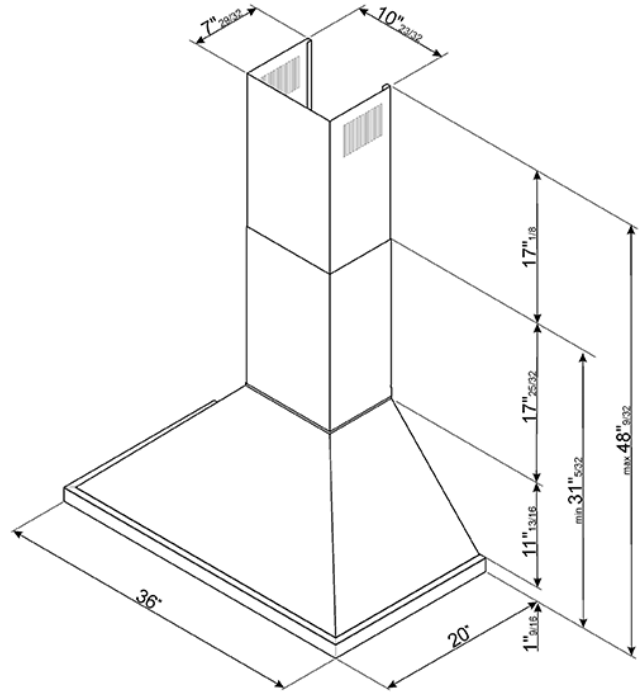

36" Portofino, Chimney Hood,
White
EAN13: 8017709246297

• Control adjustment knobs • 3 speeds and additional intensive speed • 2 LED lights • Motor power 205W • 3 stainless steel grease filters • 600 CFM max setting • **Electrical Connection** • Electrical connection rating: 495 W • Voltage: 120 V • Frequency (Hz): 60 Hz