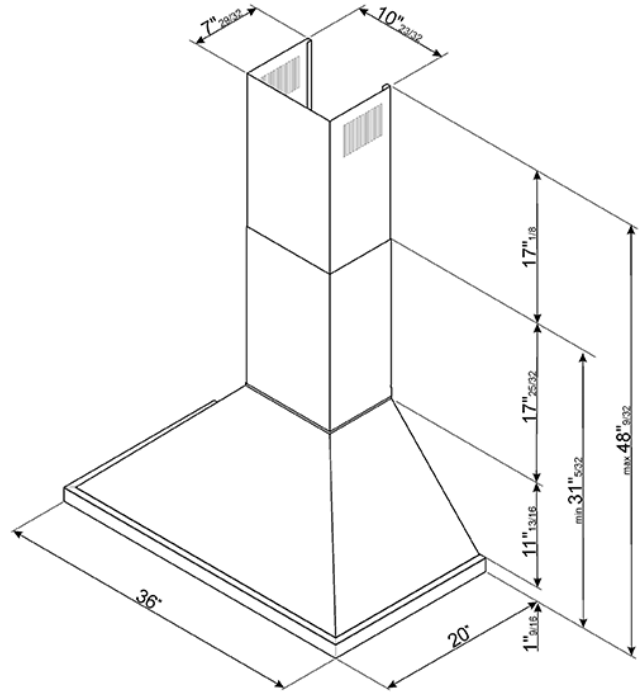

36" Portofino, Chimney Hood,
Red
EAN13: 8017709246259

• Control adjustment knobs • 3 speeds and additional intensive speed • 2 LED lights • Motor power 205W • 3 stainless steel grease filters • 600 CFM max setting • **Electrical Connection** • Electrical connection rating: 495 W • Voltage: 120 V • Frequency (Hz): 60 Hz