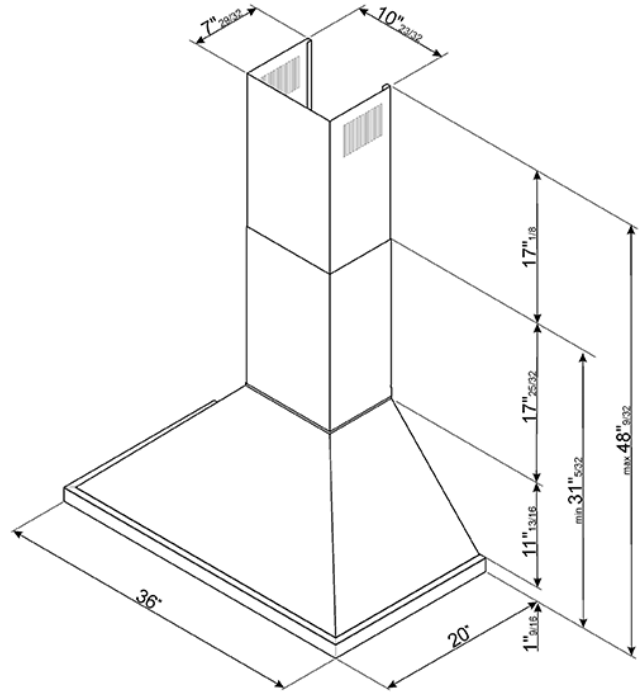

36" Portofino, Chimney Hood,  
Orange  
EAN13: 8017709246266

• Control adjustment knobs • 3 speeds and additional intensive speed • 2 LED lights • Motor power 205W • 3 stainless steel grease filters • 600 CFM max setting • **Electrical Connection** • Electrical connection rating: 495 W • Voltage: 120 V • Frequency (Hz): 60 Hz