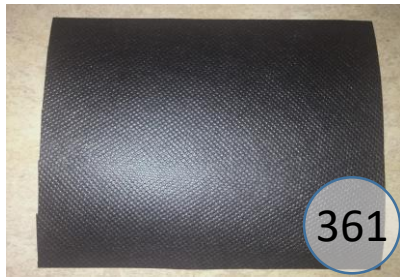

5640234

Call Out	Description
●	Blown Fiber
●	Cushion Chaise Pad - top Pad
●	Cushion Foam
●	KD Component
●	Cover

Signature
DESIGN
BY **ASHLEY**®

499

400

361

433

204

46

170

Signature
DESIGN
BY **ASHLEY**®

**564 SECTIONAL
DIMENSIONS
3 PIECE
CONFIGURATION**

**564 Configuration 2
Space Between Units = 3/4" for Connecting Brackets
Unit is 3" Away From Wall**

**564 SECTIONAL
DIMENSIONS
3 PIECE
CONFIGURATION**