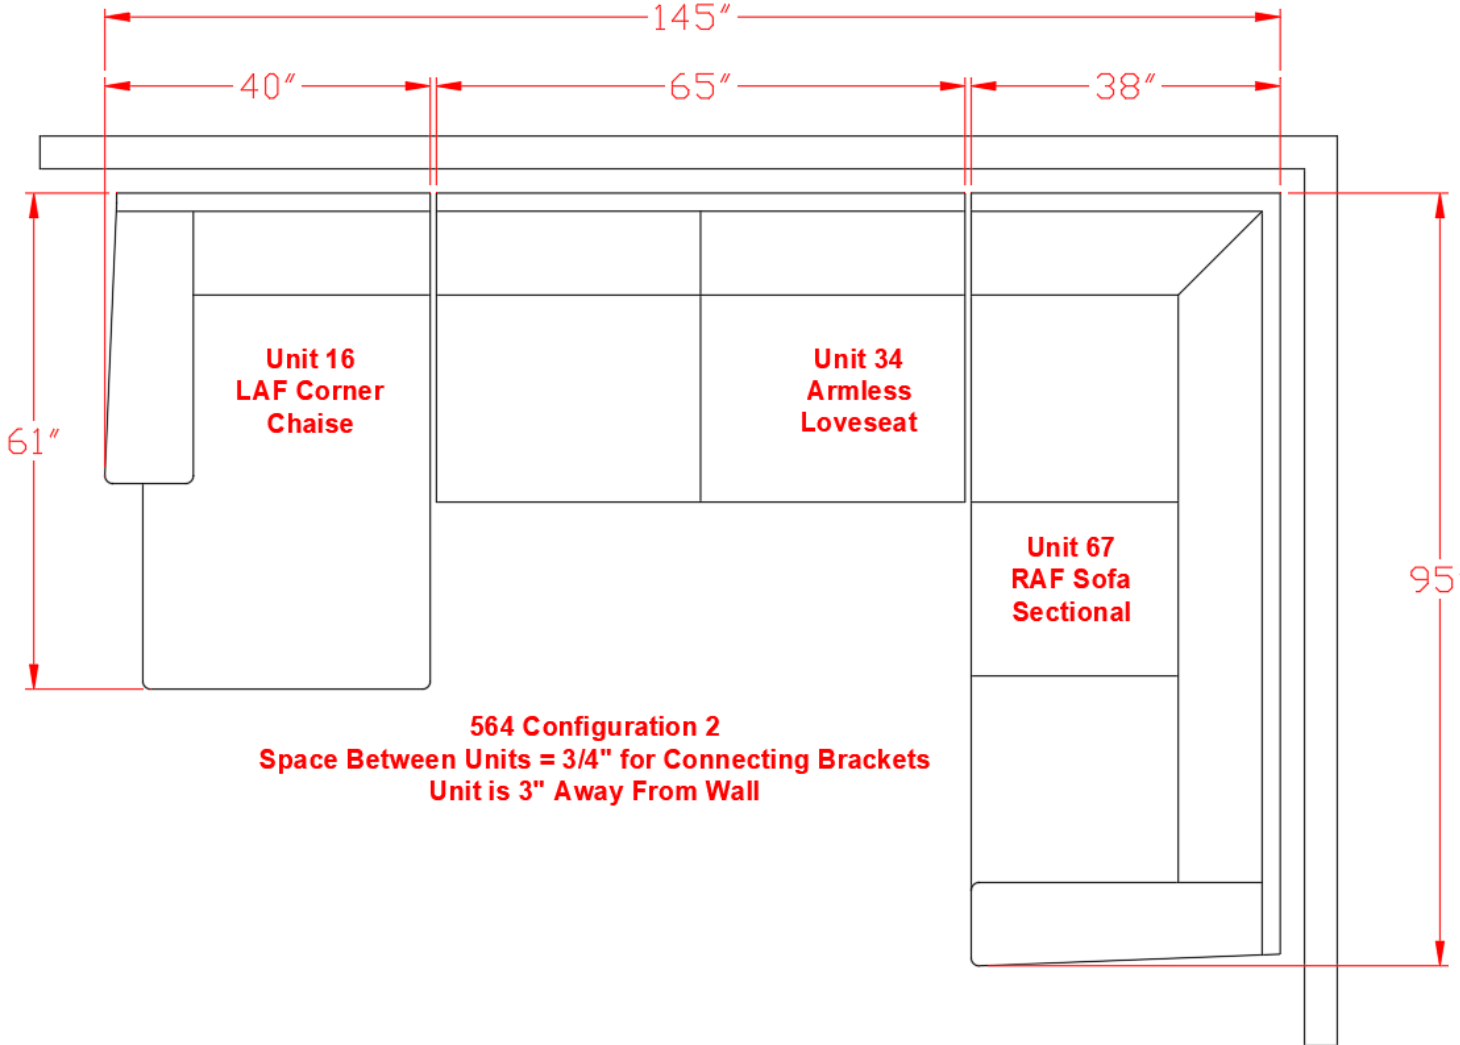

5640234

Call Out	Description
●	Blown Fiber
●	Cushion Chaise Pad - top Pad
●	Cushion Foam
●	KD Component
●	Cover

Signature
DESIGN
BY **ASHLEY**®

499

400

361

433

204

46

170

Signature
DESIGN
BY **ASHLEY**®

**564 SECTIONAL
DIMENSIONS
3 PIECE
CONFIGURATION**

**564 Configuration 2
Space Between Units = 3/4" for Connecting Brackets
Unit is 3" Away From Wall**

**564 SECTIONAL
DIMENSIONS
3 PIECE
CONFIGURATION**