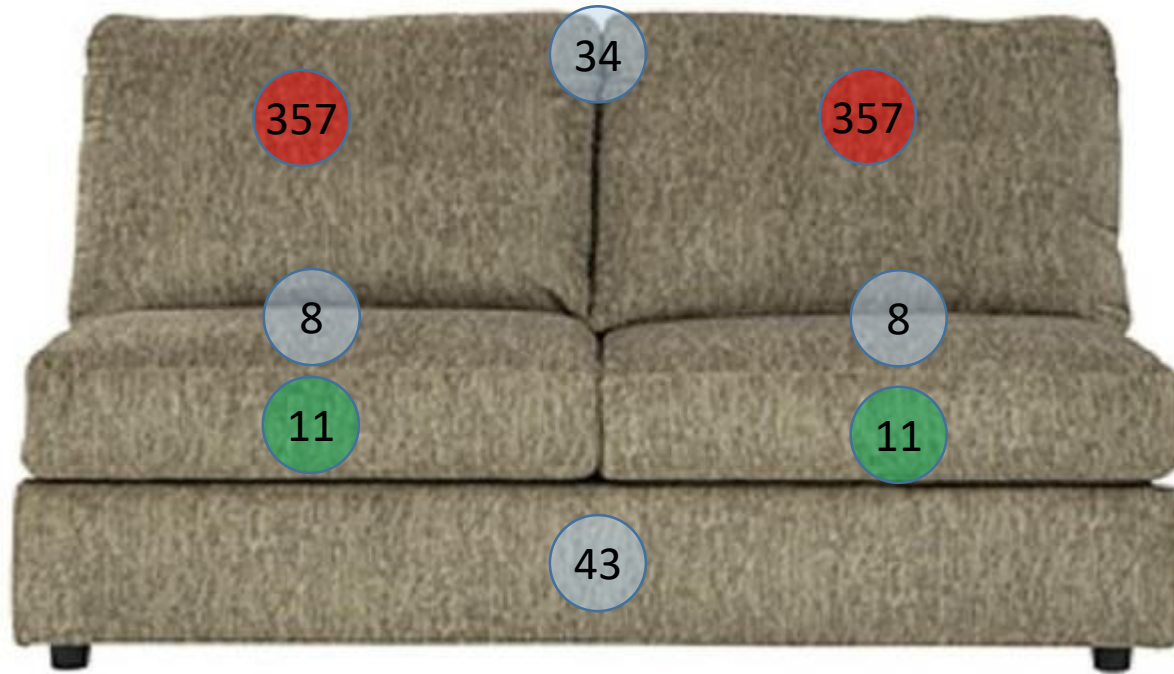

5640234

Call Out	Description
●	Blown Fiber
●	Cushion Chaise Pad - top Pad
●	Cushion Foam
●	KD Component
●	Cover

Signature
DESIGN
BY **ASHLEY**®

499

400

361

433

204

46

170

Signature
DESIGN
BY **ASHLEY**®

**564 SECTIONAL
DIMENSIONS
3 PIECE
CONFIGURATION**

**564 Configuration 2
Space Between Units = 3/4" for Connecting Brackets
Unit is 3" Away From Wall**

**564 SECTIONAL
DIMENSIONS
3 PIECE
CONFIGURATION**