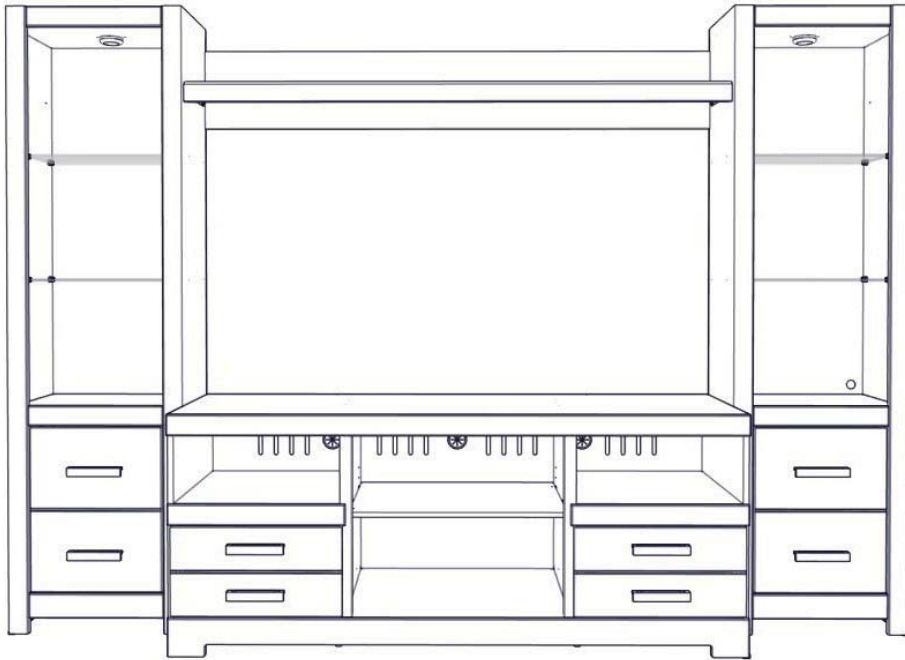

163846 Assembly Instructions

Hardware Components

This bag contains small parts that present a choking hazard for children under 3 years of age. These parts are for adult assembly only and should be permanently affixed to the furniture. Any unused parts should be discarded properly.

X4

X2
8 x 5/8"
Pan Head

Step 1

Step 2

Step 3

Step 4

Step 5