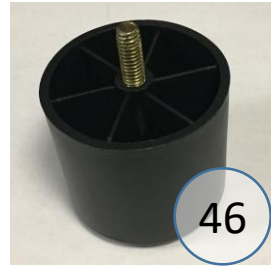

9190277

Call Out	Description
●	Blown Fiber
●	Cushion Chaise Pad - top Pad
●	Cushion Foam
●	KD Component
●	Cover

Signature
DESIGN
BY **ASHLEY**®

Signature
DESIGN
BY **ASHLEY**®

**919 SECTIONAL
DIMENSIONS
5 PIECE
CONFIGURATION**