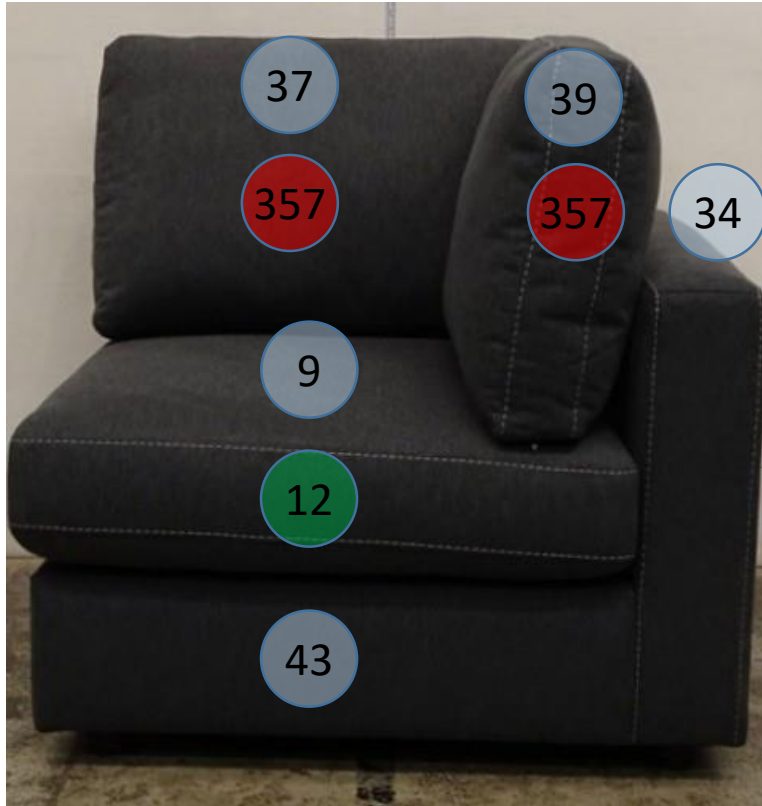

9190277

Call Out	Description
●	Blown Fiber
●	Cushion Chaise Pad - top Pad
●	Cushion Foam
●	KD Component
●	Cover

Signature
DESIGN
BY **ASHLEY**®

Signature
DESIGN
BY **ASHLEY**®

**919 SECTIONAL
DIMENSIONS
5 PIECE
CONFIGURATION**