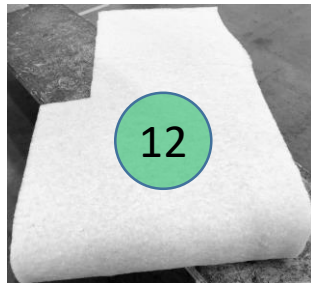

# 5510418

Call Out	Description
● (Red)	Blown Fiber
● (Yellow)	Cushion Chaise Pad - top Pad
● (Green)	Cushion Foam
● (Yellow)	KD Component
● (Blue)	Cover

*Signature*  
DESIGN  
BY **ASHLEY**®

*Signature*  
DESIGN  
BY **ASHLEY**®