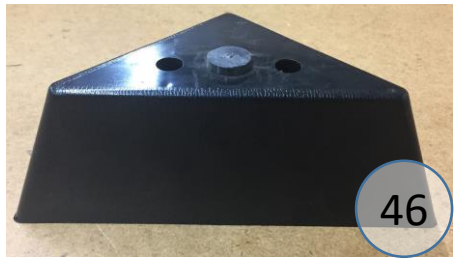

# 5510418

Call Out	Description
● (Red)	Blown Fiber
● (Yellow)	Cushion Chaise Pad - top Pad
● (Green)	Cushion Foam
● (Yellow)	KD Component
● (Blue)	Cover

*Signature*  
DESIGN  
BY **ASHLEY**®

*Signature*  
DESIGN  
BY **ASHLEY**®