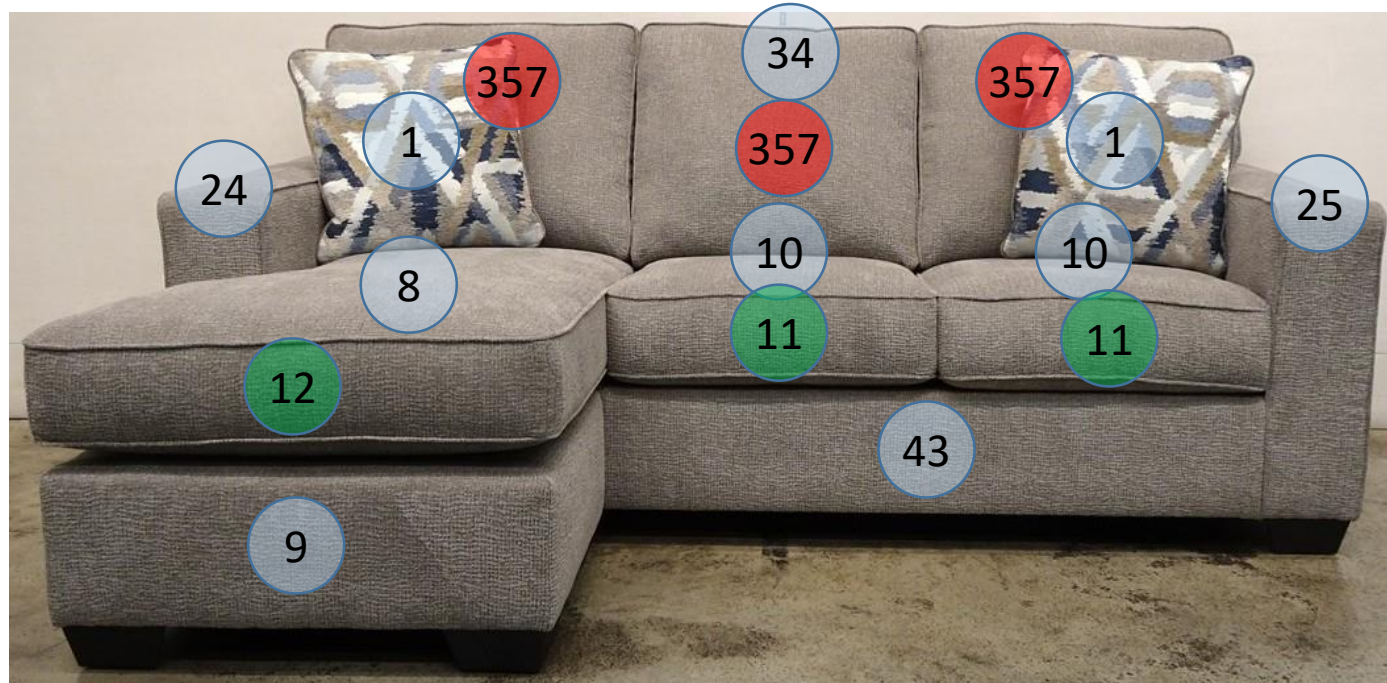

# 5510418

Call Out	Description
● (Red)	Blown Fiber
● (Yellow)	Cushion Chaise Pad - top Pad
● (Green)	Cushion Foam
● (Yellow)	KD Component
● (Blue)	Cover

*Signature*  
DESIGN  
BY **ASHLEY**®

*Signature*  
DESIGN  
BY **ASHLEY**®