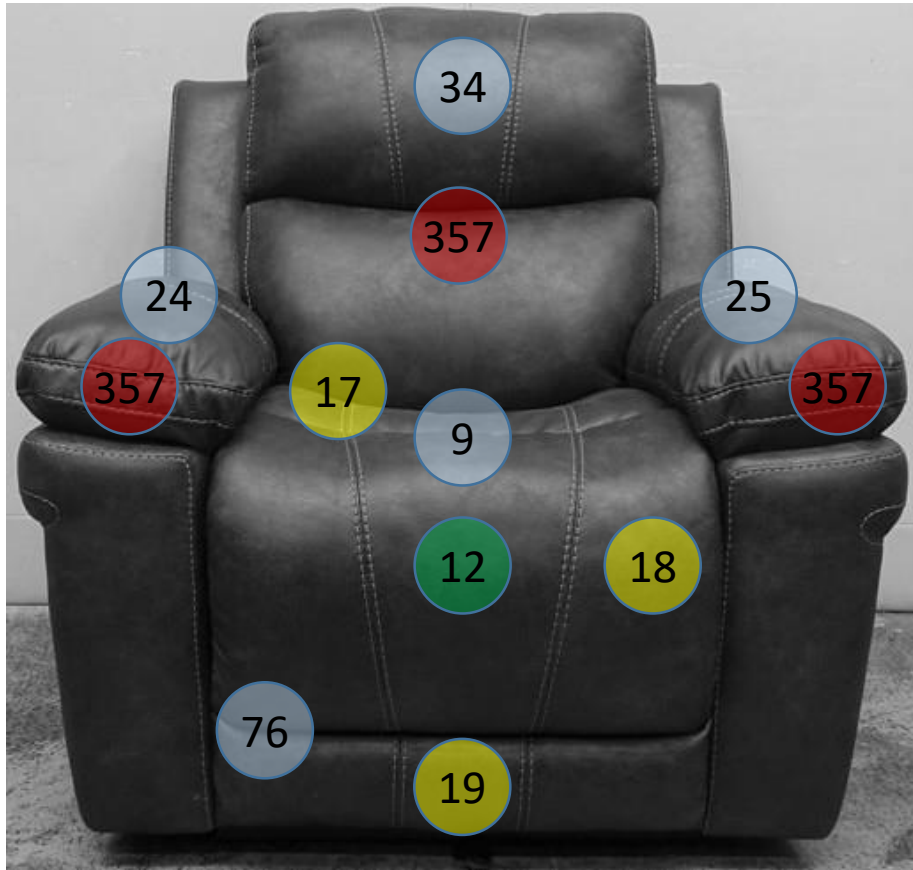

3000413

Call Out	Description
● (Red)	Blown Fiber
● (Yellow)	Cushion Chaise Pad - top Pad
● (Green)	Cushion Foam
● (Yellow)	KD Component
● (Blue)	Cover

For more RPs' information, please see the following page.

425

148

161

478

399

419

108

101