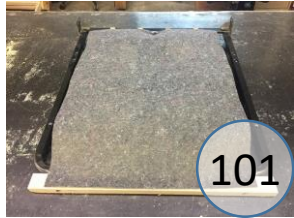

3000413

Call Out	Description
● (Red)	Blown Fiber
● (Yellow)	Cushion Chaise Pad - top Pad
● (Green)	Cushion Foam
● (Yellow)	KD Component
● (Blue)	Cover

For more RPs' information, please see the following page.

425

148

161

478

399

419

108

101