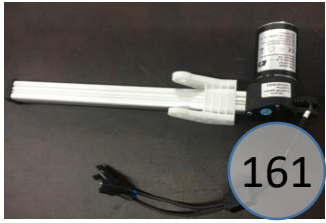

425

148

161

478

399

419

108

101

149

426

105

134