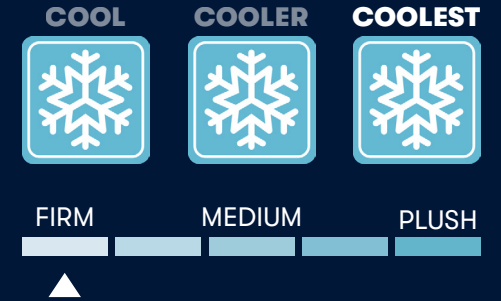

**icomfort**  
BY SERTA

**HYBRID**

**CF3000  
Quilted Hybrid**  
EURO TOP - FIRM  
15" Profile

**Max Cold™ Cover**

Made from super cool high-performance fibers for an instant cool-to-the-touch sensation.

**UltraCold System™**

This premium cooling technology is engineered to work hard at absorbing excess heat from your body while you sleep comfortably.

**Carbon Fiber Memory Foam**

Carbon fibers embedded in the foam channel heat away from your body and provide exceptional strength for back and neck support.