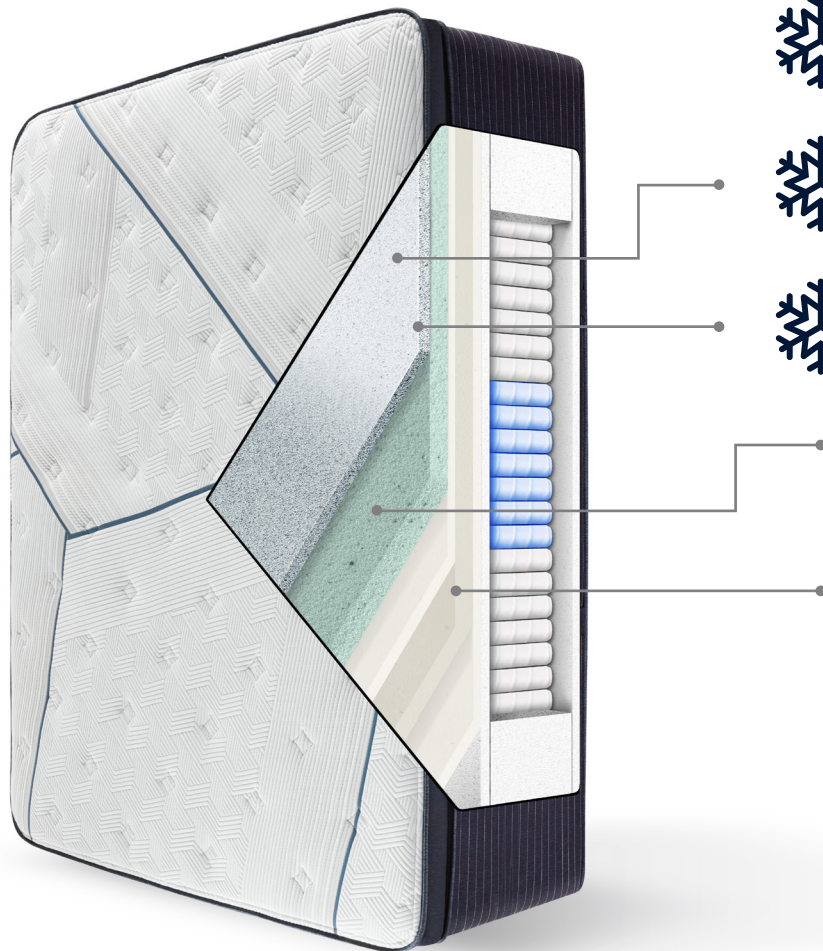

**icomfort**  
BY SERTA

**HYBRID**

**CF3000  
Quilted Hybrid**  
EURO TOP - FIRM  
15" Profile

**Max Cold™ Cover**

Made from super cool high-performance fibers for an instant cool-to-the-touch sensation.

**UltraCold System™**

This premium cooling technology is engineered to work hard at absorbing excess heat from your body while you sleep comfortably.

**Carbon Fiber Memory Foam**

Carbon fibers embedded in the foam channel heat away from your body and provide exceptional strength for back and neck support.

**iComfort® Gel Memory Foam**

A fusion of cooling gel within premium memory foam, this special blend promotes cooling by increasing airflow and dissipating heat.

**Deep Reaction™ Max Memory Foam**

Only available in select iComfort models, this highly-dense memory foam has both cushioning and conforming qualities for a firm, yet comfortable deep-down support.

**1250 iComfort® Hybrid Support™ System with BestEdge® Foam Encasement and Lumbar Support Core**

In this advanced innerspring system, individually wrapped coils work independently to conform to every curve of your body and provide durable support.