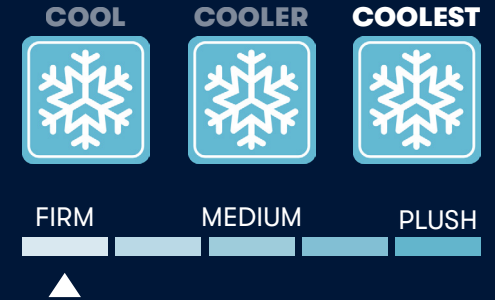

### Max Cold™ Cover

Made from super cool high-performance fibers for an instant cool-to-the-touch sensation.