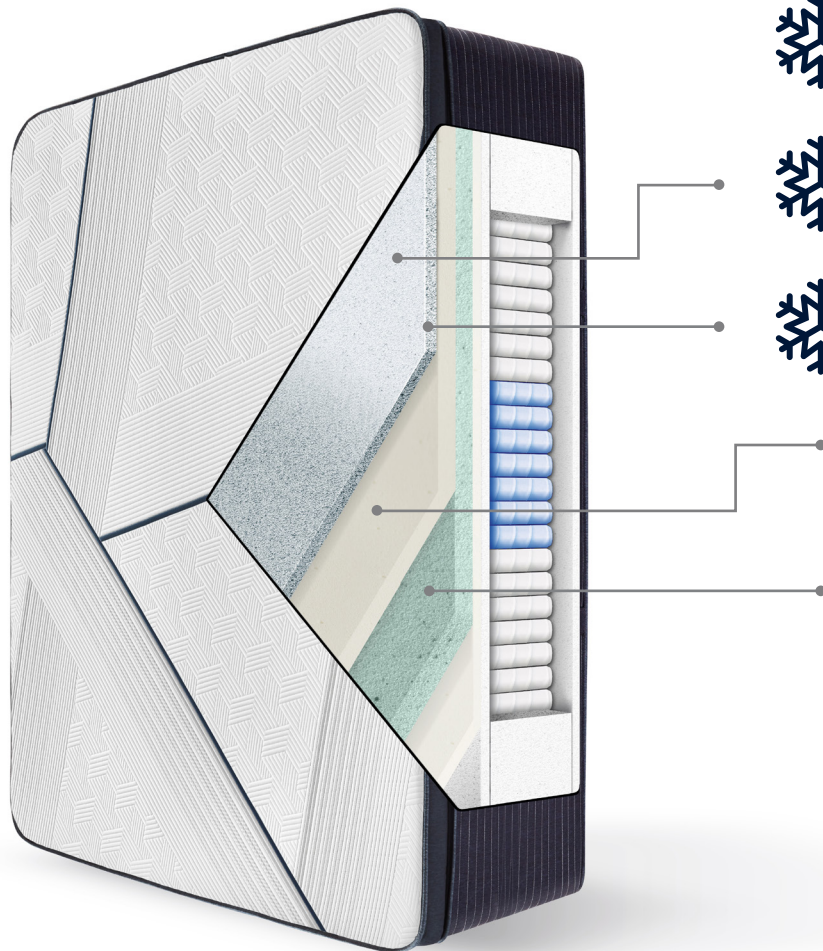

**icomfort**  
BY SERTA

**HYBRID**

# CF3000 Smooth Hybrid

EURO TOP - FIRM  
13.5" Profile

### Max Cold™ Cover

Made from super cool high-performance fibers for an instant cool-to-the-touch sensation.

### Carbon Fiber Memory Foam

Carbon fibers embedded in the foam channel heat away from your body and provide exceptional strength for back and neck support.