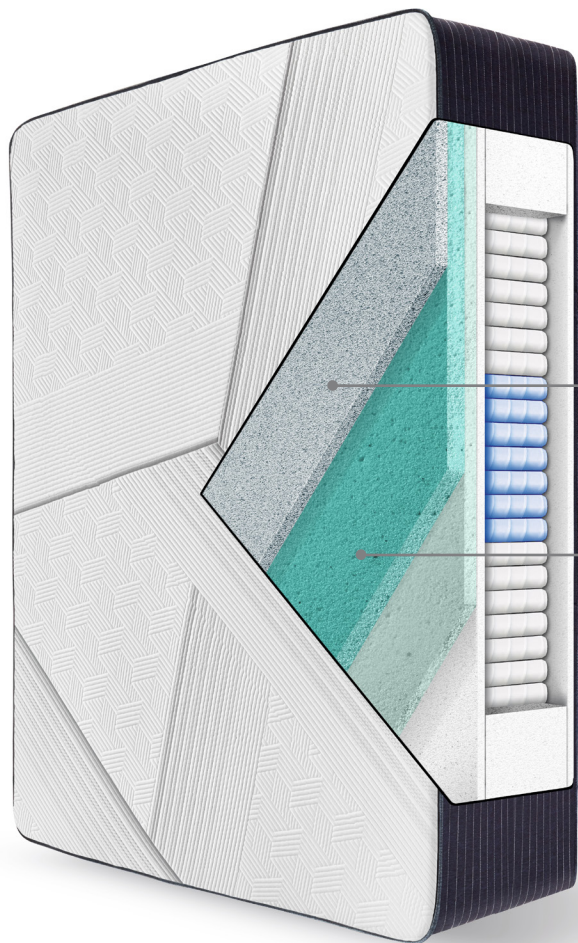

icomfort
BY SERTA

HYBRID

CF2000 Smooth Hybrid

FIRM
13" Profile

Cold Touch™ Cover

This breathable knit cover gives you an instant cool-to-the-touch sensation the moment you lie down.

Carbon Fiber Memory Foam

Carbon fibers embedded in the foam channel heat away from your body and provide exceptional strength for back and neck support.

Gel Active® Max Memory Foam

This open celled memory foam helps promote airflow, so you don't have that hot, stuffy feeling when falling asleep.

1250 iComfort® Hybrid Support™ System with BestEdge® Foam Encasement and Lumbar Support Core

In this advanced innerspring system, individually wrapped coils work independently to conform to every curve of your body and provide durable support.