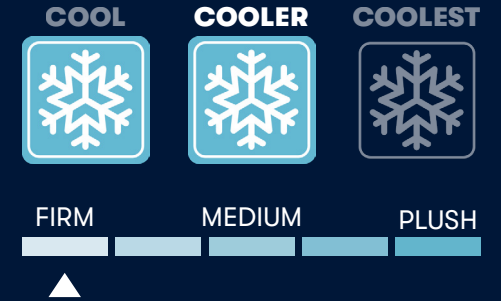

icomfort
BY SERTA

HYBRID

CF2000 Quilted Hybrid

FIRM
13" Profile

Cold Touch™ Cover

This breathable knit cover gives you an instant cool-to-the-touch sensation the moment you lie down.

Carbon Fiber Memory Foam

Carbon fibers embedded in the foam channel heat away from your body and provide exceptional strength for back and neck support.

Gel Active® Max Memory Foam

This open celled memory foam helps promote airflow, so you don't have that hot, stuffy feeling when falling asleep.