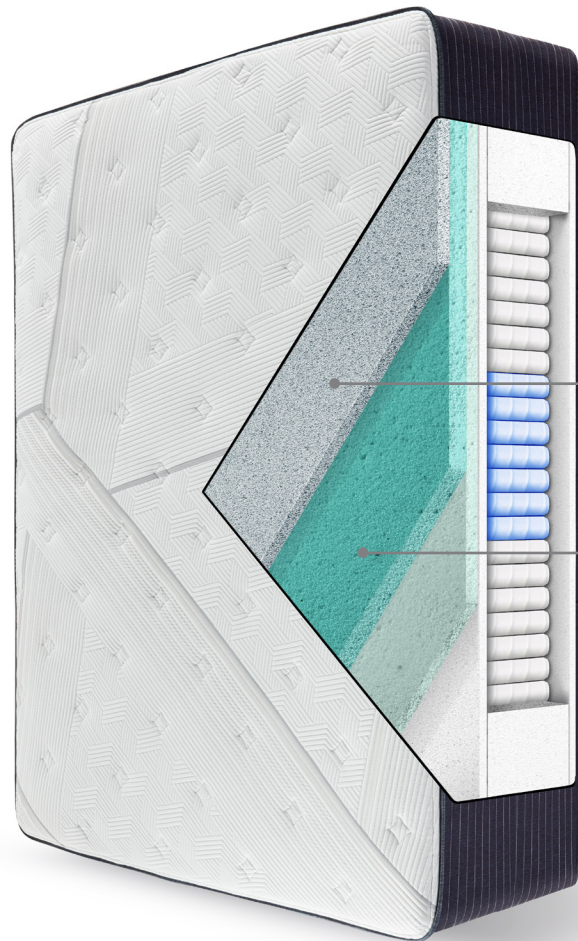

icomfort
BY SERTA

HYBRID

CF2000 Quilted Hybrid

FIRM
13" Profile

Cold Touch™ Cover

This breathable knit cover gives you an instant cool-to-the-touch sensation the moment you lie down.

Carbon Fiber Memory Foam

Carbon fibers embedded in the foam channel heat away from your body and provide exceptional strength for back and neck support.

Gel Active® Max Memory Foam

This open celled memory foam helps promote airflow, so you don't have that hot, stuffy feeling when falling asleep.

1250 iComfort® Hybrid Support™ System with BestEdge® Foam Encasement and Lumbar Support Core

In this advanced innerspring system, individually wrapped coils work independently to conform to every curve of your body and provide durable support.