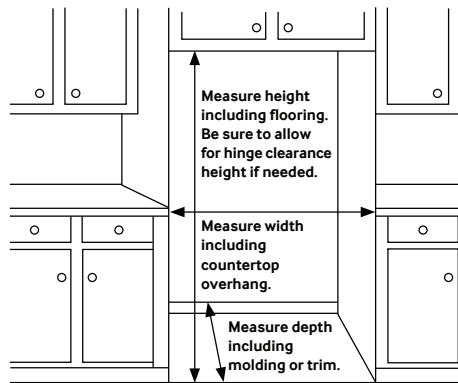

ENERGY STAR® rated:
690 kWh/yr

RF24R7201SR

SAMSUNG

23 cu. ft. Counter Depth, 4-Door French Door Refrigerator

Installation Specifications

1. Measure the height, width and depth of the opening, making sure to include baseboards, molding tile, countertop overhang, etc. Check to be sure there is enough room to open the door (consider walls, islands or other obstacles when measuring).
2. Refer to illustration below to determine dimensions.
3. Allow 2.5" of clearance on hinge side of refrigerator when installing next to a wall where handle may make contact.
4. Allow 1" minimum clearance at rear for proper air circulation and water/electrical connections. Allow a 3/8" minimum clearance at sides and top for ease of installation.
5. Ensure each door and entryway in the home is wide enough for the refrigerator to be moved through easily.

For optimal usage and to be able to open refrigerator doors completely, do not install next to a wall.

Please note: The following dimension and cutout information is for planning purposes only. For complete installation details, consult manual packed with product, or download manual online at samsung.com.

*Compressor, evaporator, condenser, drier and connecting tubing.

Product Dimensions & Weight

Dimensions (WxHxD with hinges, handles and doors):
35 3/4" x 70" x 31"

Dimensions (WxHxD without hinges and door):
35 3/4" x 68 7/8" x 24 1/2"

Dimensions (WxHxD with hinges and door, no handle):
35 3/4" x 70" x 28 1/2"

Weight: 322 lbs.

Shipping Dimensions & Weight (WxHxD)

Dimensions: 38 1/4" x 75 3/4" x 30 5/8"

Weight: 344 lbs.

Color	Model #	UPC Code
Fingerprint Resistant Stainless Steel	RF24R7201SR	887276304892
Fingerprint Resistant Black Stainless Steel	RF24R7201SG	887276304885
Fingerprint Resistant Tuscan Stainless Steel	RF24R7201DT	887276304878