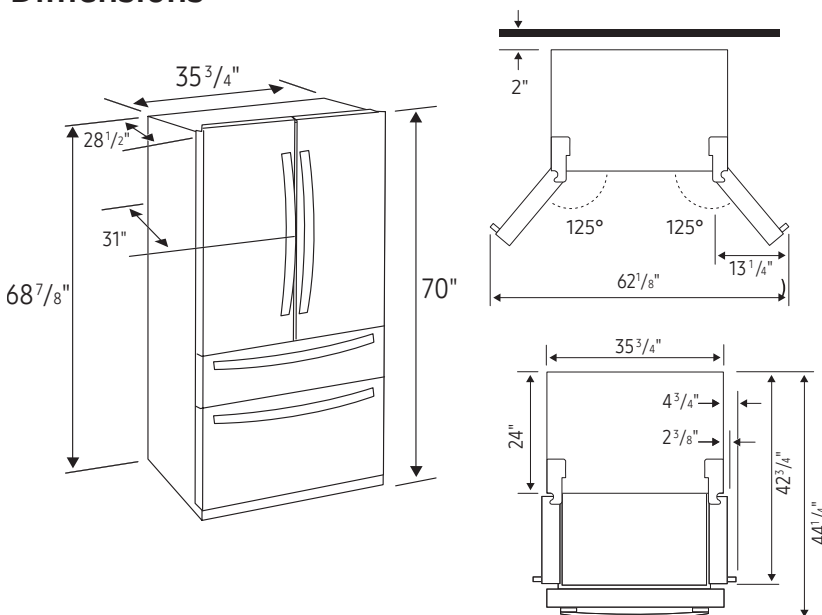

ENERGY STAR® rated:
690 kWh/yr

RF24R7201SR

SAMSUNG

23 cu. ft. Counter Depth, 4-Door French Door Refrigerator

Installation Specifications

1. Measure the height, width and depth of the opening, making sure to include baseboards, molding tile, countertop overhang, etc. Check to be sure there is enough room to open the door (consider walls, islands or other obstacles when measuring).
2. Refer to illustration below to determine dimensions.
3. Allow 2.5" of clearance on hinge side of refrigerator when installing next to a wall where handle may make contact.
4. Allow 1" minimum clearance at rear for proper air circulation and water/electrical connections. Allow a 3/8" minimum clearance at sides and top for ease of installation.
5. Ensure each door and entryway in the home is wide enough for the refrigerator to be moved through easily.

For optimal usage and to be able to open refrigerator doors completely, do not install next to a wall.

Please note: The following dimension and cutout information is for planning purposes only. For complete installation details, consult manual packed with product, or download manual online at samsung.com.

Dimensions

Total Capacity: 22.6 cu. ft.

Refrigerator: 13.0 cu. ft.

- Modern External Filtered Water and Ice Dispenser - Crushed or Cubed Ice
- Ice Max
- High Efficiency LED Lighting
- 2 Humidity-Controlled Crispers
- 5 Tempered Glass Spill-Proof Shelves
 - 1 Slide-In/Flip-Up, 1 Flip-Up, 1 Full Width, 2 Fixed
- 6 Clear Door Bins
 - Right Door: 3 Gallon Bins
 - Left Door: 3 Regular Bins

*Compressor, evaporator, condenser, drier and connecting tubing.

Product Dimensions & Weight

Dimensions (WxHxD with hinges, handles and doors):
35 3/4" x 70" x 31"

Dimensions (WxHxD without hinges and door):
35 3/4" x 68 7/8" x 24 1/2"