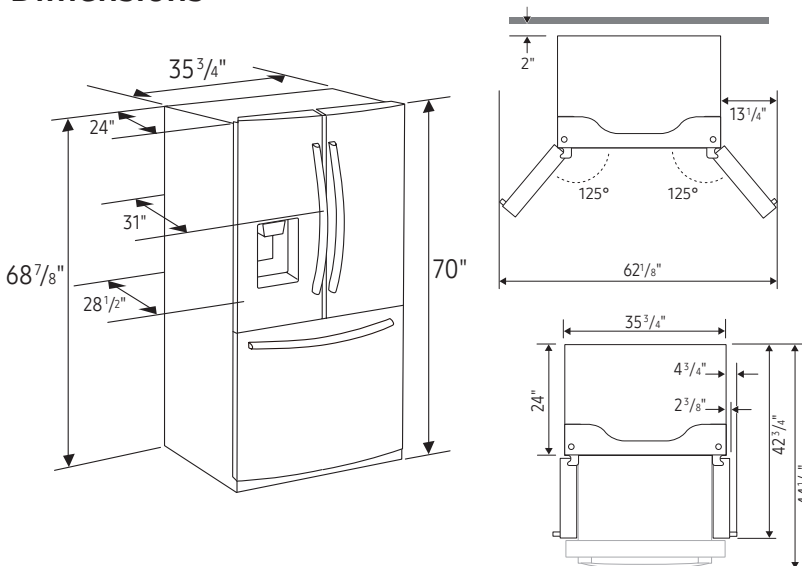

ENERGY STAR® rated:
699 kWh/yr

RF23R6201SR

SAMSUNG

23 cu. ft. Counter-Depth, 3-Door French Door Refrigerator with CoolSelect Pantry™

Installation Specifications

1. Measure the height, width and depth of the opening, making sure to include baseboards, molding tile, countertop overhang, etc. Check to be sure there is enough room to open the door (consider walls, islands or other obstacles when measuring).
2. Refer to illustration below to determine dimensions.
3. Allow 2.5" of clearance on hinge side of refrigerator when installing next to a wall where handle may make contact.
4. Allow 1" minimum clearance at rear for proper air circulation and water/electrical connections. Allow a 3/8" minimum clearance at sides and top for ease of installation.
5. Ensure each door and entryway in the home is wide enough for the refrigerator to be moved through easily.

For optimal usage and to be able to open refrigerator doors completely, do not install next to a wall.

Please note: The following dimension and cutout information is for planning purposes only. For complete installation details, consult manual packed with product, or download manual online at samsung.com.

Dimensions

Total Capacity: 22.6 cu. ft.

Refrigerator: 15.7 cu. ft.

- Premium External Filtered Water and Ice Dispenser
 - Crushed or Cubed Ice
- Ice Max
- CoolSelect Pantry™ with Temperature Control – Deli (41°C), Fresh (38°F) and Chilled (32°F) Options
- Pantry Divider
- 2 Humidity-Controlled Crispers
- 5 Tempered Glass Spill-Proof Shelves:
 - 1 Slide-In
 - 1 Slide-Out
 - 1 Foldable Half
 - 2 Fixed
- 6 Clear Door Bins
 - Right Door: 3 Gallon Bins
 - Left Door: 3 Regular Bins
- Adjustable Shelves for Tall Oversized Items
- High Efficiency Top LED Lighting

*Compressor, evaporator, condenser, drier and connecting tubing.

Product Dimensions & Weight

Dimensions (WxHxD with hinges, handles and doors):
35 3/4" x 70" x 31"

Dimensions (WxHxD without hinges and door):
35 3/4" x 68 7/8" x 24"