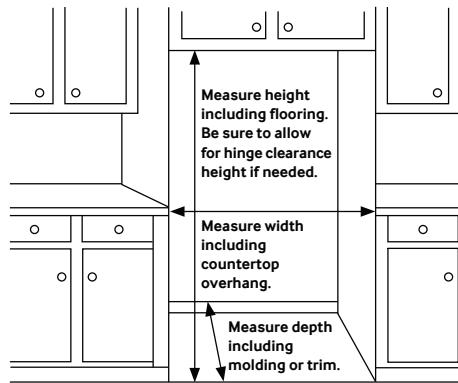

ENERGY STAR® rated:
699 kWh/yr

RF23R6201SR

SAMSUNG

23 cu. ft. Counter-Depth, 3-Door French Door Refrigerator with CoolSelect Pantry™

Installation Specifications

1. Measure the height, width and depth of the opening, making sure to include baseboards, molding tile, countertop overhang, etc. Check to be sure there is enough room to open the door (consider walls, islands or other obstacles when measuring).
2. Refer to illustration below to determine dimensions.
3. Allow 2.5" of clearance on hinge side of refrigerator when installing next to a wall where handle may make contact.
4. Allow 1" minimum clearance at rear for proper air circulation and water/electrical connections. Allow a 3/8" minimum clearance at sides and top for ease of installation.
5. Ensure each door and entryway in the home is wide enough for the refrigerator to be moved through easily.

For optimal usage and to be able to open refrigerator doors completely, do not install next to a wall.

Please note: The following dimension and cutout information is for planning purposes only. For complete installation details, consult manual packed with product, or download manual online at samsung.com.

Dimensions

Total Capacity: 22.6 cu. ft.

Refrigerator: 15.7 cu. ft.

- Premium External Filtered Water and Ice Dispenser
 - Crushed or Cubed Ice
- Ice Max
- CoolSelect Pantry™ with Temperature Control – Deli (41°C), Fresh (38°F) and Chilled (32°F) Options
- Pantry Divider
- 2 Humidity-Controlled Crispers
- 5 Tempered Glass Spill-Proof Shelves:
 - 1 Slide-In
 - 1 Slide-Out
 - 1 Foldable Half
 - 2 Fixed
- 6 Clear Door Bins
 - Right Door: 3 Gallon Bins
 - Left Door: 3 Regular Bins
- Adjustable Shelves for Tall Oversized Items
- High Efficiency Top LED Lighting

*Compressor, evaporator, condenser, drier and connecting tubing.

Product Dimensions & Weight

Dimensions (WxHxD with hinges, handles and doors):
35 3/4" x 70" x 31"

Dimensions (WxHxD without hinges and door):
35 3/4" x 68 7/8" x 24"