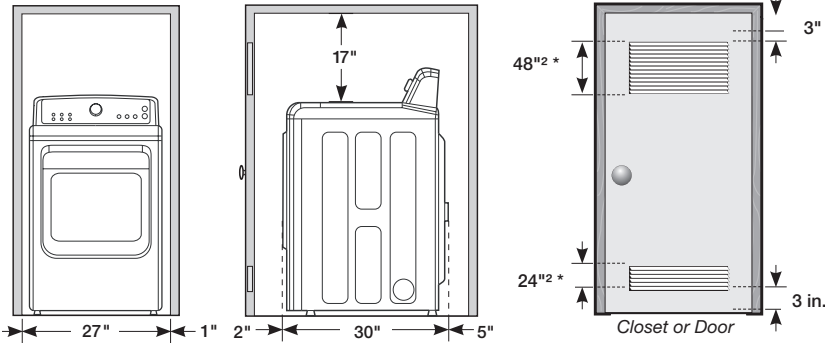

Minimum clearances for closets and alcove:

Sides - 1"
Top - 17"
Rear - 5"
Closet Front - 2"

If the washer and dryer are installed together, the closet front must have at least a 72 in² (465cm²) unobstructed air opening. Your washer alone does not require a specific air opening.

* Required spacing
** External exhaust elbow requires additional space.

Dimensions

7.4 cu. ft. Capacity DOE

4-Way Venting

11 Preset Dry Cycles:

Normal, Heavy Duty, Towels, Permanent Press, Bedding, Delicates, Sanitize, Time Dry, Air Fluff, Quick Dry, Wrinkle Release

Shipping Dimensions & Weight (WxHxD)

Dimensions: 29 1/2" x 46 1/2" x 31 1/8"

Weight: 134 lbs

Electric

White

Model

DV45H7200EW

UPC Code