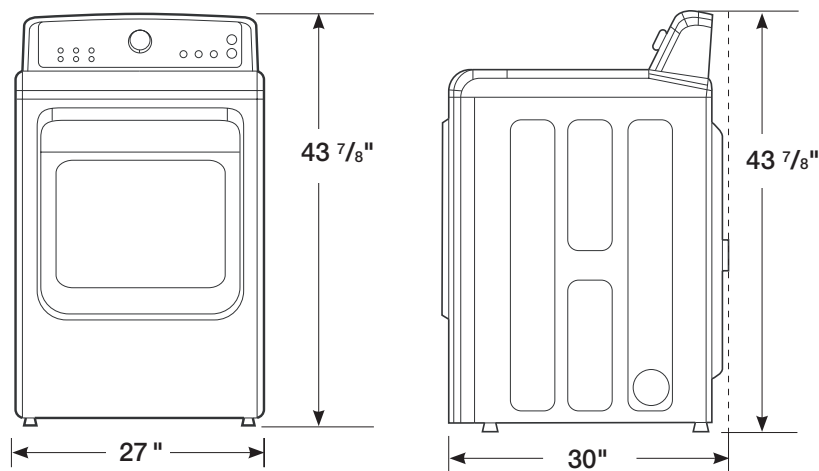

* Required spacing
** External exhaust elbow requires additional space.

Dimensions

7.4 cu. ft. Capacity DOE

4-Way Venting

11 Preset Dry Cycles:

Normal, Heavy Duty, Towels, Permanent Press, Bedding, Delicates, Sanitize, Time Dry, Air Fluff, Quick Dry, Wrinkle Release

Shipping Dimensions & Weight (WxHxD)

Dimensions: 29 1/2" x 46 1/2" x 31 1/8"

Weight: 134 lbs

Electric

White

Model

DV45H7200EW

UPC Code