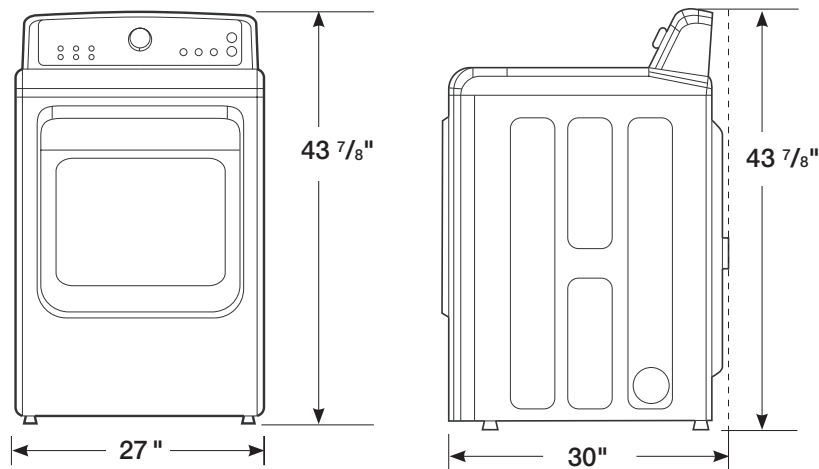

Dimensions

7.4 cu. ft. Capacity DOE

3-Way Venting

9 Preset Dry Cycles:

Normal, Heavy Duty, Permanent Press, Bedding, Delicates, Sanitize, Time Dry, Quick Dry, Wrinkle Release

5 Options:

Mixed Load Bell, Wrinkle Prevent, Adjust Time, Child Lock, Sound On/Off

3 Temperature Settings:

High, Medium, Low

4 Dry Levels:

Very Dry, More Dry, Normal Dry, Damp Dry

2 Signal Level Settings:

On/Off

Warranty

One (1) Year All Parts and Labor
Two (2) Years Control Board

Product Dimensions & Weight (WxHxD)

Dimensions: 27" x 43 7/8" x 30"

Weight: 121 lbs

Shipping Dimensions & Weight (WxHxD)

Dimensions: 29 1/2" x 46 1/2" x 31 1/8"

Weight: 130 lbs

Gas	Model #	UPC Code
White	DV45H7000GW	887276963891

Electric	Model #	UPC Code
White	DV45H7000EW	887276963877

Matching Washer

White	WA45H7000AW	887276857930

Actual color may vary. Design, specifications, and color availability are subject to change without notice. Non-metric weights and measurements are approximate.

SAMSUNG

Samsung received the highest numerical score for clothes washers (2009-2012) and dryers (2008-2012) in the proprietary J.D. Power and Associates Laundry Appliance Studies. SM 2012 study based on 9,339 total responses measuring 12 brands, and measures opinions of consumers about their washer and dryer obtained new in the past 24 months. Proprietary study results are based on experiences and perceptions of consumers surveyed in January-February 2012. Your experiences may vary. Visit jdpower.com.

©2013 Samsung Electronics America, Inc. 85 Challenger Road, Ridgefield Park, NJ 07660. Tel: 800-SAMSUNG. samsung.com. Samsung is a registered trademark of Samsung Electronics Co. Ltd.