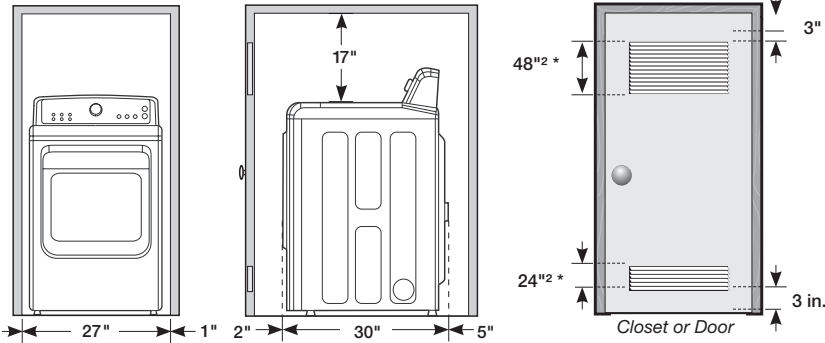

SAMSUNG

DV45H7000GW

Samsung Top-Load Gas Dryer

Installing Your Dryer

Recessed Area

Side View Confined

Minimum clearances for closets and alcove:

Sides - 1"
Top - 17"
Rear - 5"
Closet Front - 2"

If the washer and dryer are installed together, the closet front must have at least a 72 in² (465cm²) unobstructed air opening. Your washer alone does not require a specific air opening.

* Required spacing
** External exhaust elbow requires additional space.

Product Dimensions & Weight (WxHxD)

Dimensions: 27" x 43 7/8" x 30"

Weight: 121 lbs

Shipping Dimensions & Weight (WxHxD)

Dimensions: 29 1/2" x 46 1/2" x 31 1/8"

Weight: 130 lbs

Gas	Model #	UPC Code
White	DV45H7000GW	887276963891