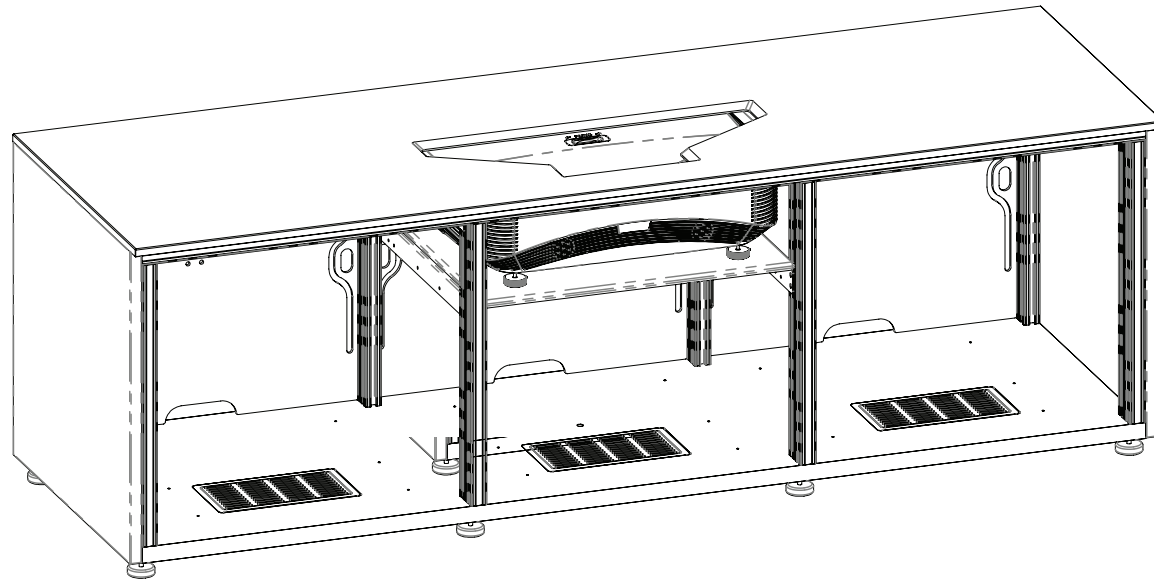

Salamander Cabinet Designed for Vivitek DH768Z-UST Ultra Short throw Laser Projector