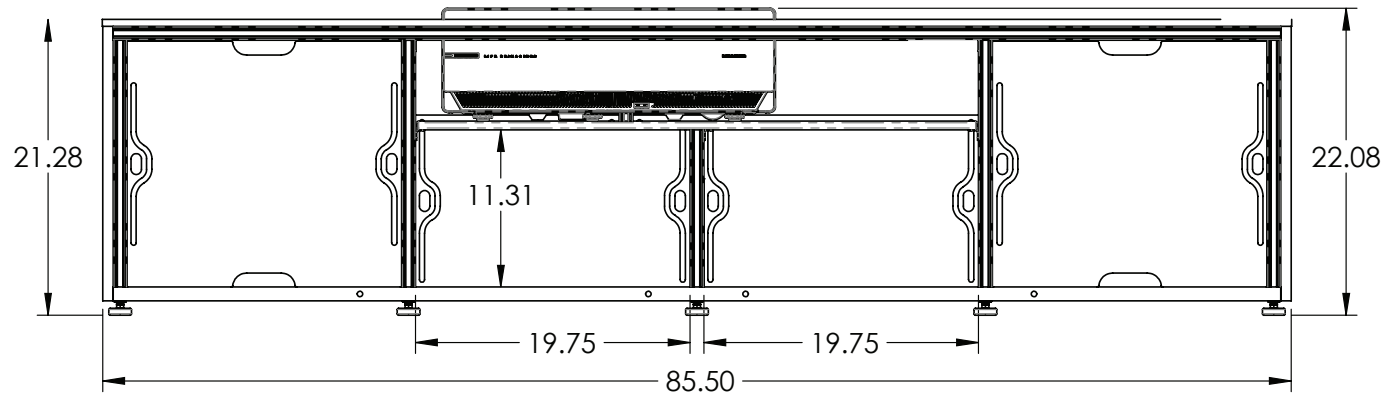

Model 150L10E

100"-150" Diagonal image:

Place rear edge of cabinet 18" from projection surface

Projector Sold Separately

©2019 Salamander Designs Ltd. SalamanderDesigns.com/hisense | 800.535.9910 Hisense® is a registered trademark of Hisense Corporation v2.19