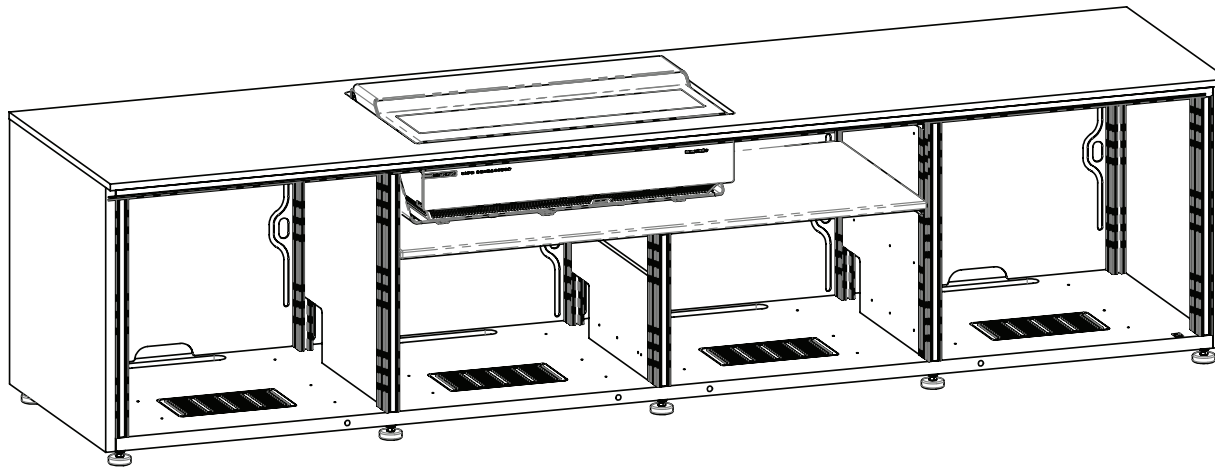

Model 150L10E

100"-150" Diagonal image:

Place rear edge of cabinet 18" from projection surface

Projector Sold Separately

©2019 Salamander Designs Ltd. SalamanderDesigns.com/hisense | 800.535.9910 Hisense® is a registered trademark of Hisense Corporation v2.19