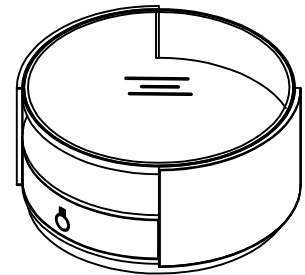

Components and Hardware List

<p>Glass</p>  <p>(A) 1 pc.</p>	 <p>(B) 1 pc.</p>	<p>Caster</p>  <p>(C) 4 pcs.</p>	<p>16mm Open Wrench</p>  <p>(D) 1 pc.</p>
<p>Screw Driver not included</p> 			

#50303
Round Cocktail Table

Be sure to check all packing material carefully for small parts, which may have come loose inside the carton during shipment.